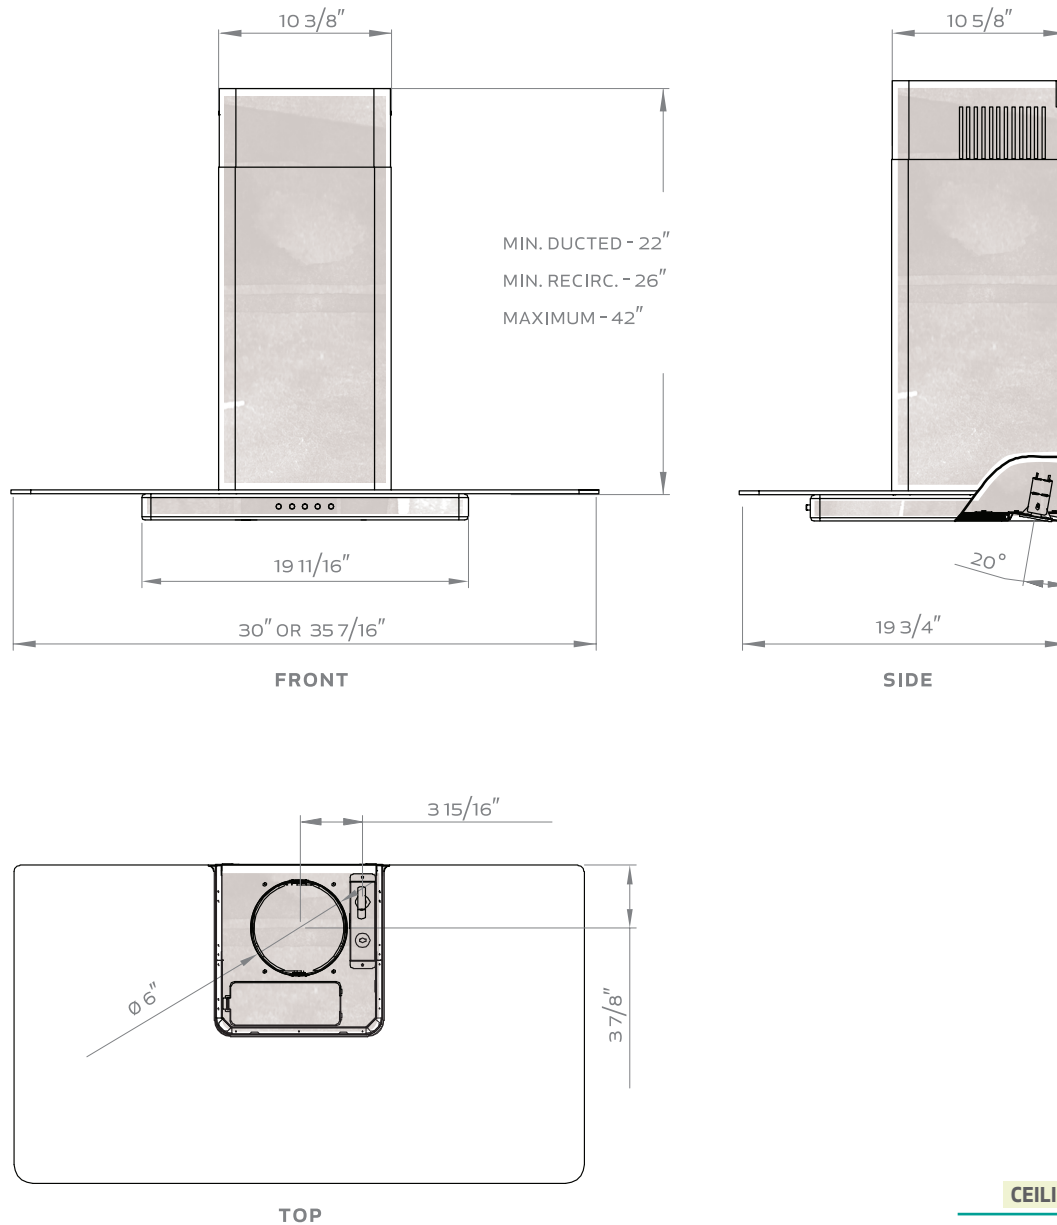

Get uplifted!

Brisas BFG

The Brisas BFG wall-mounted range hood stands out while taking flight. Resembling a glider airplane, BFG's clear glass canopy provides ample capture area in either 30" or 36" models. Designed with a unique angled light panel, BFG's 50-watt halogen light bulbs provide the lighting needed for that perfectly sautéed garlic. Brisas BFG delivers the performance you need, with the style you covet at the price you want.

FEATURES OF HIGH QUALITY

- Available in 30" and 36"
- Available with 600-cfm or 290-cfm internally installed motor
- Stainless steel 3-speed mechanical controls
- Sturdy stainless steel construction
- Durable, washable 5-ply aluminum mesh filters
- Optional recirculation kit
- Standard telescopic duct covers up to 9' ceilings
- Optional duct cover extensions for up to 12' ceilings
- Designed for 6-inch vertical ducted installations

brisas

Brisas BFG

	BFG-E30AG / BFG-E30AG290	BFG-E36AG / BFG-E36AG290
SIZE	30"	36"
NET WIDTH	29-15/16"	35-7/16"
PERFORMANCE		
Blower CFM, Max.	600 / 290	600 / 290
Sones, Max.	6 / 2.8	6 / 2.8
COLOR		
Stainless Steel	SS + Glass	SS + Glass
FEATURES		
Controls	Mechanical Push Button	Mechanical Push Button
Speed Levels	3	3
Delay Off	No	No
Lighting	Halogen, 50W x2	Halogen, 50W x2
Dual Level Lighting	No	No
Filters	Stainless Steel Mesh	Stainless Steel Mesh
Recirculating Option	Yes	Yes
Extension Duct Cover Option	Yes, Up to 12' Ceiling	Yes, Up to 12' Ceiling
DUCT SPECIFICATIONS		
Internal Blower - Vertical	6" round	6" round
Internal Blower - Horizontal	NA	NA
AC INPUT		
	120V - 60Hz	120V - 60Hz
AC POWER		
	400W, 3.5A / 170W, 1.5A	400W, 3.5A / 170W, 1.5A
OPTIONAL ACCESSORIES		
Recirculating Kit	BRC-0003	BRC-0003
Extension Duct Cover	B1C-00MI	B1C-00MI
MOUNTING HEIGHT*		
	26" - 34"	26" - 34"

*Mounting height refers to distance between top of a 36" tall cooking surface and bottom of hood.