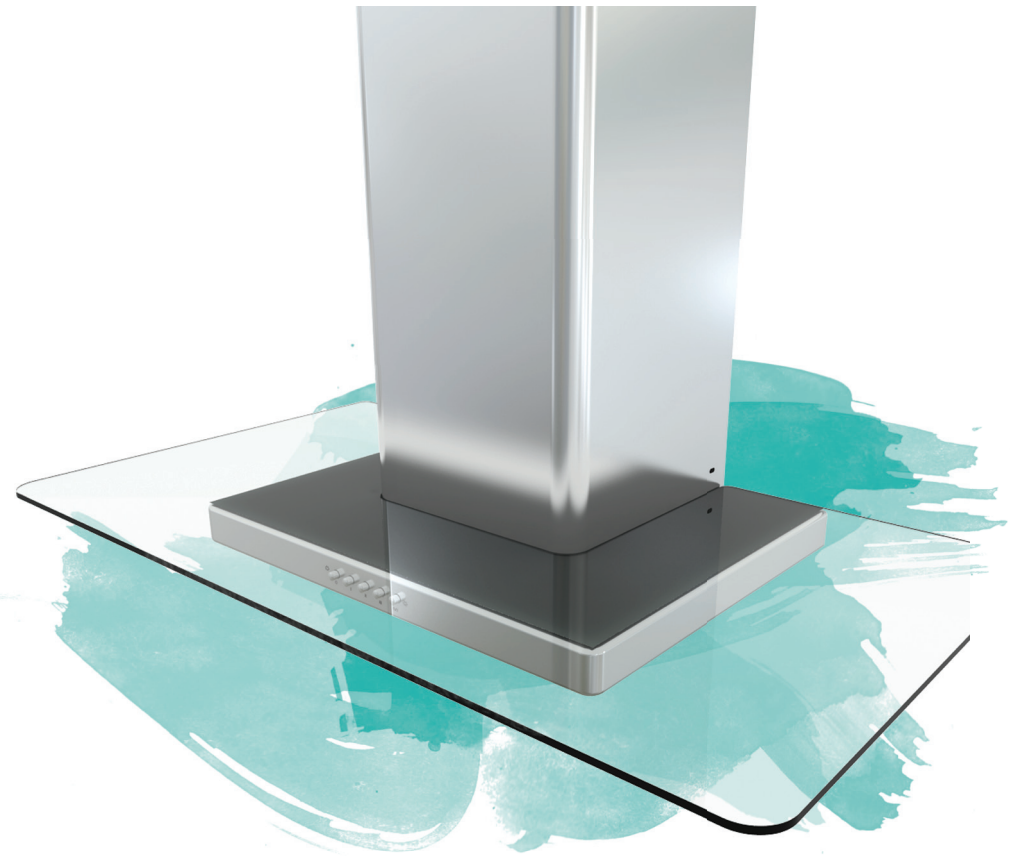

Get uplifted!

Brisas BFG

The Brisas BFG wall-mounted range hood stands out while taking flight. Resembling a glider airplane, BFG's clear glass canopy provides ample capture area in either 30" or 36" models. Designed with a unique angled light panel, BFG's 50-watt halogen light bulbs provide the lighting needed for that perfectly sautéed garlic. Brisas BFG delivers the performance you need, with the style you covet at the price you want.

FEATURES OF HIGH QUALITY

- Available in 30" and 36"
- Available with 600-cfm or 290-cfm internally installed motor
- Stainless steel 3-speed mechanical controls
- Sturdy stainless steel construction
- Durable, washable 5-ply aluminum mesh filters
- Optional recirculation kit
- Standard telescopic duct covers up to 9' ceilings
- Optional duct cover extensions for up to 12' ceilings
- Designed for 6-inch vertical ducted installations

brisas

Brisas BFG

	BFG-E30AG / BFG-E30AG290	BFG-E36AG / BFG-E36AG290
SIZE	30"	36"
NET WIDTH	29-15/16"	35-7/16"
PERFORMANCE		
Blower CFM, Max.	600 / 290	600 / 290
Sones, Max.	6 / 2.8	6 / 2.8
COLOR		
Stainless Steel	SS + Glass	SS + Glass
FEATURES		
Controls	Mechanical Push Button	Mechanical Push Button
Speed Levels	3	3
Delay Off	No	No
Lighting	Halogen, 50W x2	Halogen, 50W x2
Dual Level Lighting	No	No
Filters	Stainless Steel Mesh	Stainless Steel Mesh
Recirculating Option	Yes	Yes
Extension Duct Cover Option	Yes, Up to 12' Ceiling	Yes, Up to 12' Ceiling
DUCT SPECIFICATIONS		
Internal Blower - Vertical	6" round	6" round
Internal Blower - Horizontal	NA	NA
AC INPUT		
	120V - 60Hz	120V - 60Hz
AC POWER		
	400W, 3.5A / 170W, 1.5A	400W, 3.5A / 170W, 1.5A
OPTIONAL ACCESSORIES		
Recirculating Kit	BRC-0003	BRC-0003
Extension Duct Cover	B1C-00MI	B1C-00MI
MOUNTING HEIGHT*		
	26" - 34"	26" - 34"