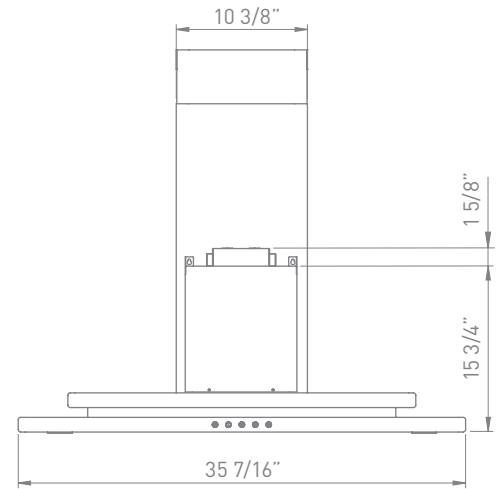

FIRENZE wall

A Europa Classic, Firenze's hybrid features provide the focused performance of a 600-CFM motor with the upgraded lighting of Bloom™ HD LED light bulbs. Firenze's architectural lines ascend in layers to make a simple, but powerful, statement in today's kitchen and do double duty as display and/or storage areas.

MODEL	SIZE	INTERNAL BLOWER		IN-LINE/EXTERNAL	
		Min.-Max. CFM	Min.-Max. Sones	Min.-Max. CFM	Min.-Max. Sones
ZFI-M90BS	36"	240 - 600	1.8 - 6	NA	NA

FIRENZE WALL | EUROPA CLASSICS

SIZE	36"
PERFORMANCE	
INTERNAL, MIN.-MAX. BLOWER CFM	240 - 600
INTERNAL, MIN.-MAX. SONES	1.8 - 6
COLOR	
STAINLESS STEEL	SS
FEATURES	
CONTROLS	Electronic LED
SPEED LEVELS	3
AUTO DELAY-OFF	No
LIGHTING	Bloom LED 3W x 4
DUAL LEVEL LIGHTING	Yes
FILTERS	Aluminum Mesh
RECIRCULATING OPTION	Yes
EXTENSION DUCT COVER OPTION	Yes, Up to 12' Ceiling
DUCT SPECIFICATIONS	
VERTICAL - INTERNAL	6"
HORIZONTAL - INTERNAL	NA
AC INPUT	120V - 60Hz
AC POWER	Max. 320W at 2.8A
OPTIONAL ACCESSORIES	
RECIRCULATING KIT	ZRC-00FI
EXTENSION DUCT COVER	Z1C-01FI
MOUNTING HEIGHT*	26" - 34"

CEILING HEIGHT		8'	8.5'	9'	9.5'	10'	10.5'	11'	12'
STANDARD DUCT COVER	Ducted Mounting Height*	26"-33.5"	26"-34"	26"-34"	28"-34"	34"-34"	NA	NA	NA
	Recirc. Mounting Height*	26"-29"	26"-34"	26"-34"	28"-34"	34"-34"	NA	NA	NA
EXTENSION DUCT COVER	Ducted Mounting Height*	NA	NA	26"-30.5"	26"-34"	26"-34"	26"-34"	26"-34"	28"-34"
	Recirc. Mounting Height*	NA	NA	26"-26.5"	26"-32.5"	26"-34"	26"-34"	26"-34"	28"-34"

*Mounting height refers to distance between top of a 36" tall cooking surface and bottom of hood.