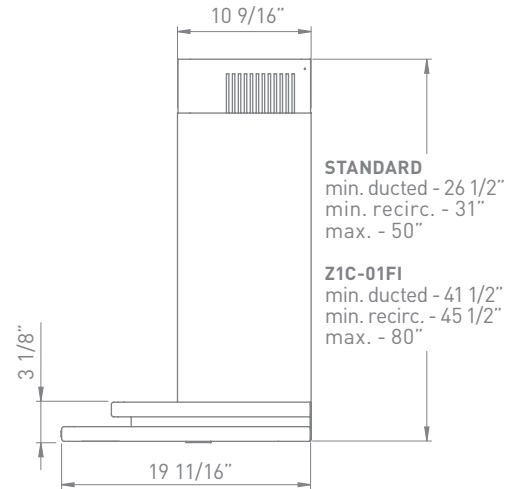

FIRENZE wall

A Europa Classic, Firenze's hybrid features provide the focused performance of a 600-CFM motor with the upgraded lighting of Bloom™ HD LED light bulbs. Firenze's architectural lines ascend in layers to make a simple, but powerful, statement in today's kitchen and do double duty as display and/or storage areas.

MODEL	SIZE	INTERNAL BLOWER		IN-LINE/EXTERNAL	
		Min.-Max. CFM	Min.-Max. Sones	Min.-Max. CFM	Min.-Max. Sones
ZFI-M90BS	36"	240 - 600	1.8 - 6	NA	NA

FIRENZE WALL | EUROPA CLASSICS

SIZE	36"
PERFORMANCE	
INTERNAL, MIN.-MAX. BLOWER CFM	240 - 600
INTERNAL, MIN.-MAX. SONES	1.8 - 6
COLOR	
STAINLESS STEEL	SS
FEATURES	
CONTROLS	Electronic LED
SPEED LEVELS	3
AUTO DELAY-OFF	No
LIGHTING	Bloom LED 3W x 4
DUAL LEVEL LIGHTING	Yes
FILTERS	Aluminum Mesh
RECIRCULATING OPTION	Yes
EXTENSION DUCT COVER OPTION	Yes, Up to 12' Ceiling
DUCT SPECIFICATIONS	
VERTICAL - INTERNAL	6"
HORIZONTAL - INTERNAL	NA
AC INPUT	120V - 60Hz
AC POWER	Max. 320W at 2.8A
OPTIONAL ACCESSORIES	
RECIRCULATING KIT	ZRC-00FI
EXTENSION DUCT COVER	Z1C-01FI
MOUNTING HEIGHT*	26" - 34"

CEILING HEIGHT		8'	8.5'	9'	9.5'	10'	10.5'	11'	12'
STANDARD DUCT COVER	Ducted Mounting Height*	26"-33.5"	26"-34"	26"-34"	28"-34"	34"-34"	NA	NA	NA
	Recirc. Mounting Height*	26"-29"	26"-34"	26"-34"	28"-34"	34"-34"	NA	NA	NA
EXTENSION DUCT COVER	Ducted Mounting Height*	NA	NA	26"-30.5"	26"-34"	26"-34"	26"-34"	26"-34"	28"-34"
	Recirc. Mounting Height*	NA	NA	26"-26.5"	26"-32.5"	26"-34"	26"-34"	26"-34"	28"-34"

*Mounting height refers to distance between top of a 36" tall cooking surface and bottom of hood.