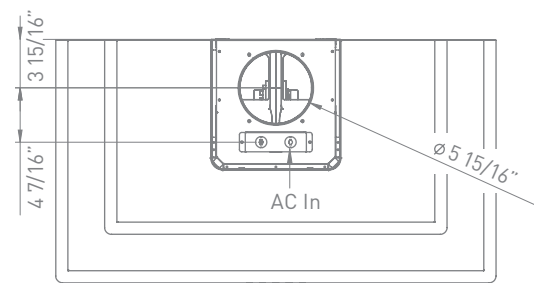

MODEL	SIZE	INTERNAL BLOWER		IN-LINE/EXTERNAL	
		Min.-Max. CFM	Min.-Max. Sones	Min.-Max. CFM	Min.-Max. Sones
ZFI-M90BS	36"	240 - 600	1.8 - 6	NA	NA

FIRENZE WALL | EUROPA CLASSICS

SIZE	36"
PERFORMANCE	
INTERNAL, MIN.-MAX. BLOWER CFM	240 - 600
INTERNAL, MIN.-MAX. SONES	1.8 - 6
COLOR	
STAINLESS STEEL	SS
FEATURES	
CONTROLS	Electronic LED
SPEED LEVELS	3
AUTO DELAY-OFF	No
LIGHTING	Bloom LED 3W x 4
DUAL LEVEL LIGHTING	Yes
FILTERS	Aluminum Mesh
RECIRCULATING OPTION	Yes
EXTENSION DUCT COVER OPTION	Yes, Up to 12' Ceiling
DUCT SPECIFICATIONS	
VERTICAL - INTERNAL	6"
HORIZONTAL - INTERNAL	NA
AC INPUT	120V - 60Hz
AC POWER	Max. 320W at 2.8A
OPTIONAL ACCESSORIES	
RECIRCULATING KIT	ZRC-00FI
EXTENSION DUCT COVER	Z1C-01FI
MOUNTING HEIGHT*	26" - 34"

CEILING HEIGHT		8'	8.5'	9'	9.5'	10'	10.5'	11'	12'
STANDARD DUCT COVER	Ducted Mounting Height*	26"-33.5"	26"-34"	26"-34"	28"-34"	34"-34"	NA	NA	NA
	Recirc. Mounting Height*	26"-29"	26"-34"	26"-34"	28"-34"	34"-34"	NA	NA	NA
EXTENSION DUCT COVER	Ducted Mounting Height*	NA	NA	26"-30.5"	26"-34"	26"-34"	26"-34"	26"-34"	28"-34"
	Recirc. Mounting Height*	NA	NA	26"-26.5"	26"-32.5"	26"-34"	26"-34"	26"-34"	28"-34"

*Mounting height refers to distance between top of a 36" tall cooking surface and bottom of hood.