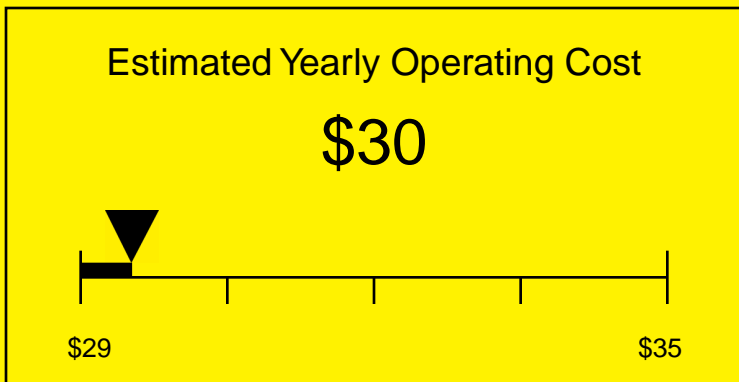

ENERGYGUIDE

FREEZER
Defrost: Manual

FS20LMEDSC
1.6 Cubic Feet

Compare the energy use of this product with others
before you buy

277kWh

Estimated Yearly Electricity Use

Your cost will depend on your utility rates

Based on a 2007 U.S. Government national average cost of 10.65 cents per kWh for electricity. Your actual operating cost will vary depending on your local utility rates and your use of the product.