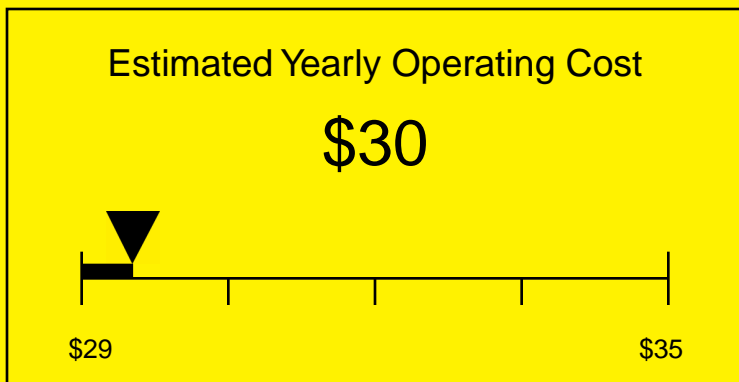

ENERGYGUIDE

FREEZER
Defrost: Manual

FS20LMEDDT
1.6 Cubic Feet

Compare the energy use of this product with others
before you buy

277kWh

Estimated Yearly Electricity Use

Your cost will depend on your utility rates

Based on a 2007 U.S. Government national average cost of 10.65 cents per kWh for electricity. Your actual operating cost will vary depending on your local utility rates and your use of the product.