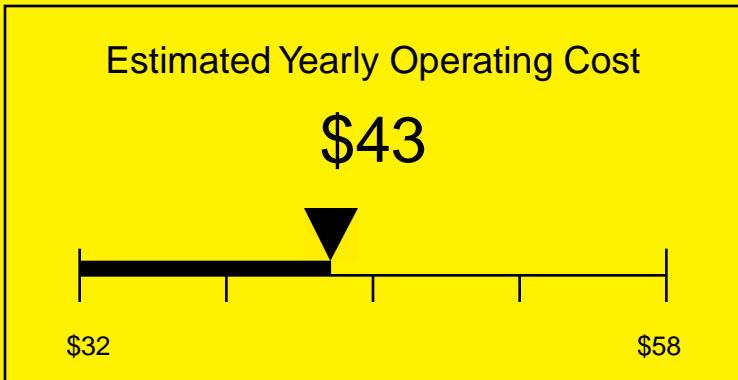

# ENERGYGUIDE

REFRIGERATOR  
Defrost: Automatic

FF6B7CSS  
5.5 Cubic Feet

Compare the energy use of this product with others  
before you buy

Your cost will depend on your utility rates

Based on a 2007 U.S. Government national average cost of 10.65 cents per kWh for electricity. Your actual operating cost will vary depending on your local utility rates and your use of the product.