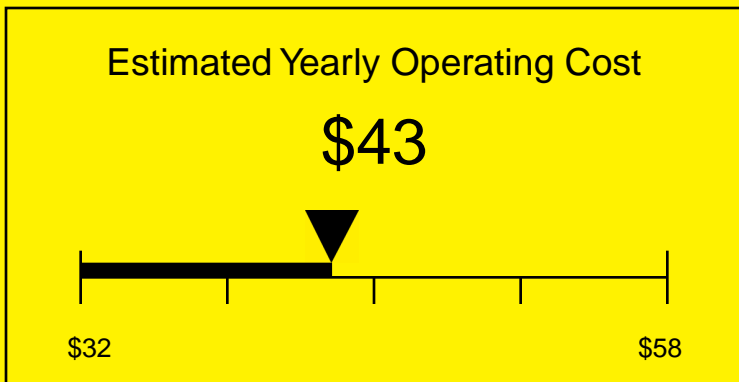

ENERGYGUIDE

REFRIGERATOR
Defrost: Automatic

FF6BB17
5.5 Cubic Feet

Compare the energy use of this product with others
before you buy

Your cost will depend on your utility rates

Based on a 2007 U.S. Government national average cost of 10.65 cents per kWh for electricity. Your actual operating cost will vary depending on your local utility rates and your use of the product.