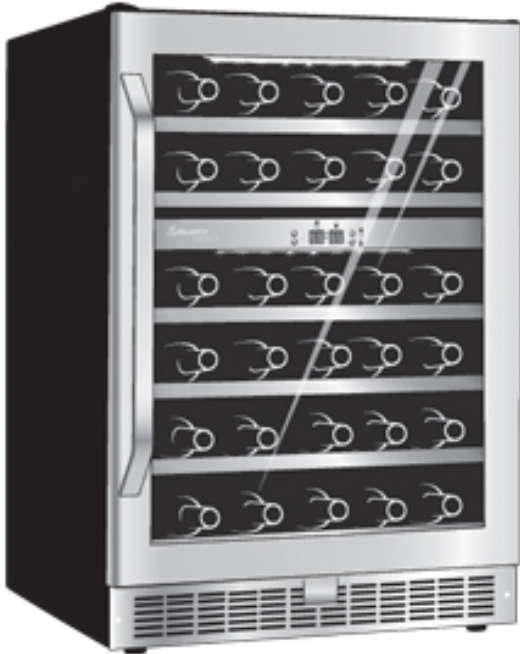

Silhouette SELECT.

~ **DWC153BLSST**

Features

- Built in wine cellar with 51 bottle* capacity
- Two distinct, independently controlled temperature zones
- All black interior emulates the traditional wine cellar
- Precise digital thermostat with LED display allows the temperature to be accurately set and monitored through the door
- The temperature range can be set between 39F - 64F (4C - 18C) depending on the type of wine
- Alarm will sound if temperature fluctuates excessively or door is left ajar
- Our frost-free, fan forced cooling system provides a more consistent internal temperature than an automatic defrost
- Seamless stamped stainless steel door with matching handle and toe-kick
- Stainless steel trimmed wood shelves
- Roller-glide shelves extend effortlessly minimizing agitation to the wine
- White LED track lighting beautifully illuminates the interior without the heat created by an incandescent bulb. Easily set for continuous display.
- LOW E glass door helps protect wine from harmful UV rays and maintains a more consistent internal temperature
- Reversible door swing allows for left or right hand opening

Specifications

DIMENSIONS

Product Width	60.5 cm	23 13/16 "
Product Depth	60 cm	23 10/16 "
Product Height	87.5 cm	34 7/16 "

Carton Width	68 cm	26 12/16 "
Carton Height	93.5 cm	36 13/16 "
Carton Depth	72.5 cm	28 9/16 "