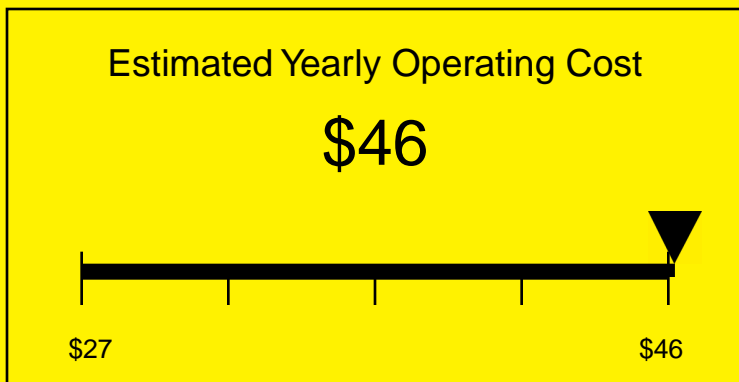

ENERGYGUIDE

REFRIGERATOR-FREEZER
Defrost: Cycle

CT66BBIDPL
5.1 Cubic Feet

Compare the energy use of this product with others
before you buy

Your cost will depend on your utility rates

Based on a 2007 U.S. Government national average cost of 10.65 cents per kWh for electricity. Your actual operating cost will vary depending on your local utility rates and your use of the product.