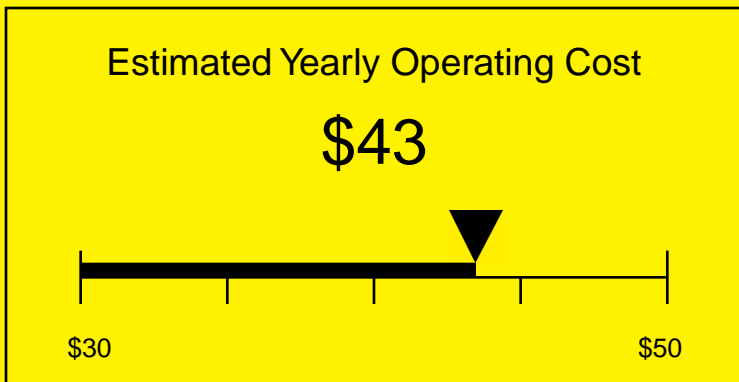

ENERGYGUIDE

REFRIGERATOR-FREEZER
Defrost: Manual

CM421BLXSSHV
4.1 Cubic Feet

Compare the energy use of this product with others
before you buy

408kWh

Estimated Yearly Electricity Use

Your cost will depend on your utility rates

Based on a 2007 U.S. Government national average cost of 10.65 cents per kWh for electricity. Your actual operating cost will vary depending on your local utility rates and your use of the product.