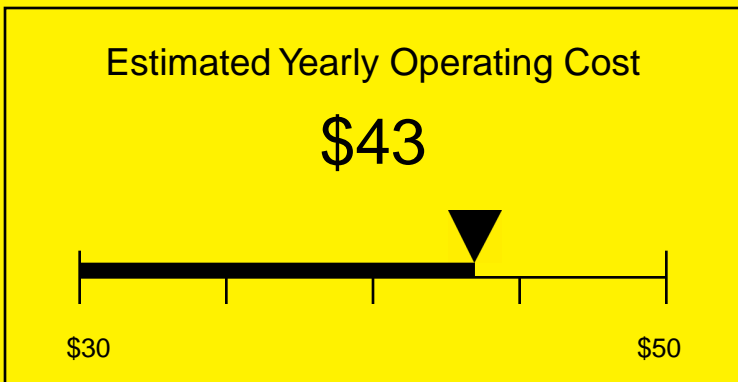

ENERGYGUIDE

REFRIGERATOR-FREEZER
Defrost: Manual

CM421BLXBIDPLADA
4.1 Cubic Feet

Compare the energy use of this product with others
before you buy

Your cost will depend on your utility rates

Based on a 2007 U.S. Government national average cost of 10.65 cents per kWh for electricity. Your actual operating cost will vary depending on your local utility rates and your use of the product.