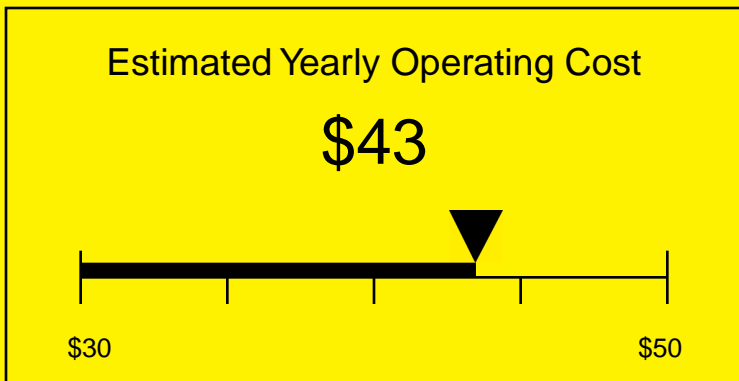

# ENERGYGUIDE

REFRIGERATOR-FREEZER  
Defrost: Manual

CM421BLCSS  
4.1 Cubic Feet

Compare the energy use of this product with others  
before you buy

**408kWh**

Estimated Yearly Electricity Use

Your cost will depend on your utility rates

Based on a 2007 U.S. Government national average cost of 10.65 cents per kWh for electricity. Your actual operating cost will vary depending on your local utility rates and your use of the product.