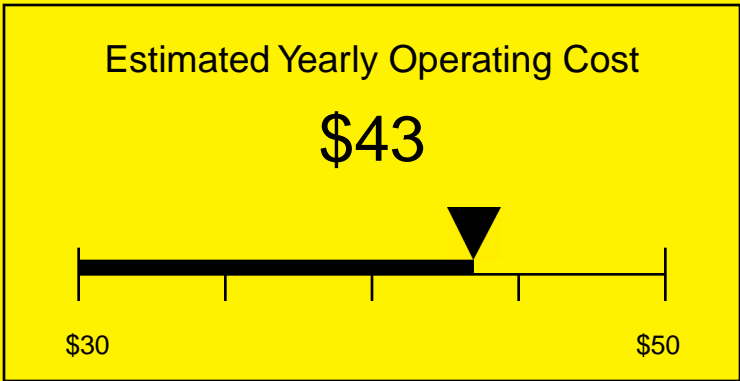

ENERGYGUIDE

REFRIGERATOR-FREEZER
Defrost: Manual

CM405BI Series
4.1 Cubic Feet

Compare the energy use of this product with others
before you buy

408kWh

Estimated Yearly Electricity Use

Your cost will depend on your utility rates

Based on a 2007 U.S. Government national average cost of 10.65 cents per kWh for electricity. Your actual operating cost will vary depending on your local utility rates and your use of the product.