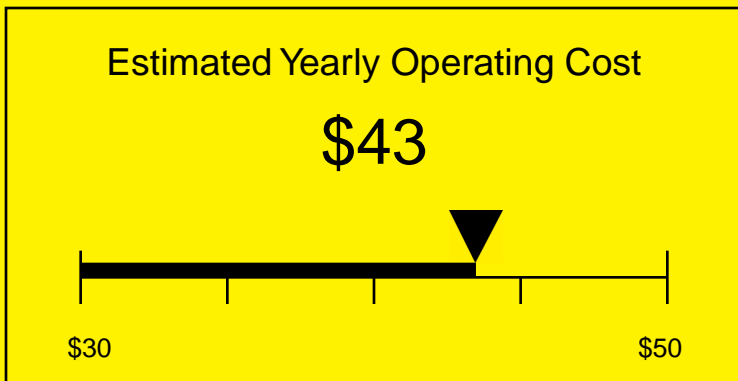

ENERGYGUIDE

REFRIGERATOR-FREEZER
Defrost: Manual

CM405BIADA Series
4.1 Cubic Feet

Compare the energy use of this product with others
before you buy

Your cost will depend on your utility rates

Based on a 2007 U.S. Government national average cost of 10.65 cents per kWh for electricity. Your actual operating cost will vary depending on your local utility rates and your use of the product.