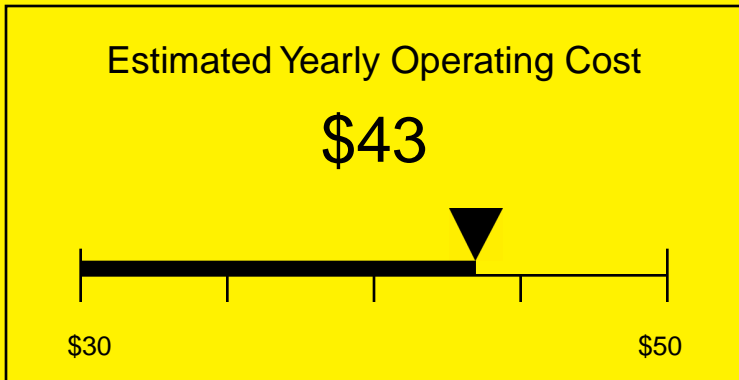

# ENERGYGUIDE

REFRIGERATOR-FREEZER  
Defrost: Manual

CM421BLADA Series  
4.1 Cubic Feet

Compare the energy use of this product with others  
before you buy

Your cost will depend on your utility rates

Based on a 2007 U.S. Government national average cost of 10.65 cents per kWh for electricity. Your actual operating cost will vary depending on your local utility rates and your use of the product.