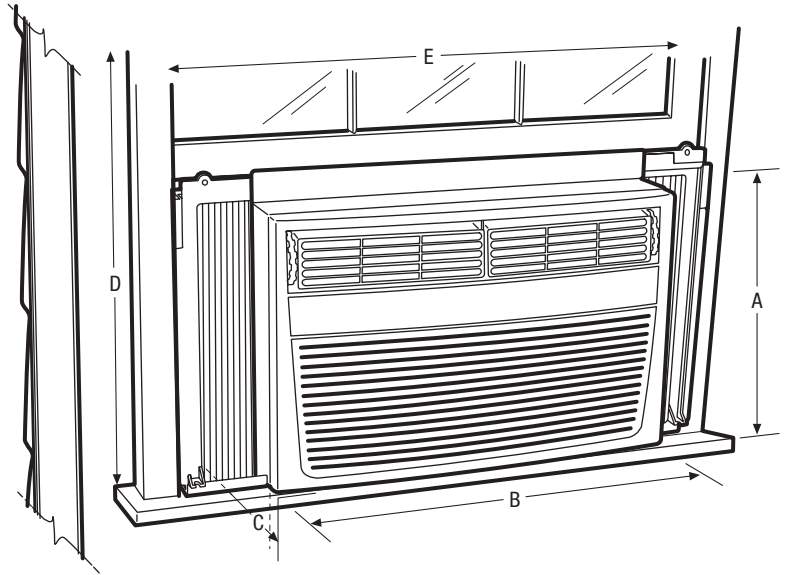

Performance	
BTU (Cool)	10,000
Dehumidification (Pints/Hour)	3.0
Cool Area (Sq. Ft.)	500
Energy Efficiency Ratio	10.8
Electrical	
Volts	115
Amps (Cool)	8.8
Watts (Cool)	925
Length of Power Cord (Min./Max.)	6' / 6.5'
Plug Type (NEMA)	LCDI (5-15P)
Features	
Electronic Controls	Ready-Select® Controls
Fan Speeds (Cool / Fan)	3 / 3
Low Voltage Start-Up	Yes
Auto Cool Function	
Energy Save	Yes
Sleep Mode	Yes
Filter Check	Yes
24-Hour On / Off Timer	Yes
Clean Air Ionizer	Yes
Remote Control	Full-Function Remote T'Stat
Air CFM (High / Med / Low)	290 / 260 / 231
Air Direction Control	8-Way
Fresh Air / Exhaust Vent / Closed	Yes / Yes / Yes
Filter Type	Antibacterial Mesh
Filter Access	Tilt-Out
Slide-Out Chassis	
Window Mounting Kit (Included)	Pleated Quick Mount
Warranty¹	Yes
Certifications	
ENERGY STAR®	Yes
Performance	AHAM
Specifications	
Refrigerant	R410a
Shipping Weight (Approx.)	69 Lbs.

¹Warranty 5 year sealed system / 1 year full parts and labor.

NOTE: For planning purposes only. Always consult local and national electric codes. Refer to Product Installation Guide for detailed installation instructions on the web at frigidaire.com.

Product Dimensions	
A - Height	14-1/2"
B - Width	19"
C - Depth	19"

Window Dimensions	
D - Height (Min.)	15-1/2"
E - Width (Min./Max.)	23" / 36"

Accessories information available on the web at frigidaire.com

FRIGIDAIRE

USA • 10200 David Taylor Drive • Charlotte, NC 28262 • 1-800-FRIGIDAIRE • frigidaire.com
CANADA • 5855 Terry Fox Way • Mississauga, ON L5V 3E4 • 1-800-265-8352 • frigidaire.ca
FRA106BU1 04/11

© 2011 Electrolux Home Products, Inc.

Specifications subject to change.
Printed in the U.S.A.