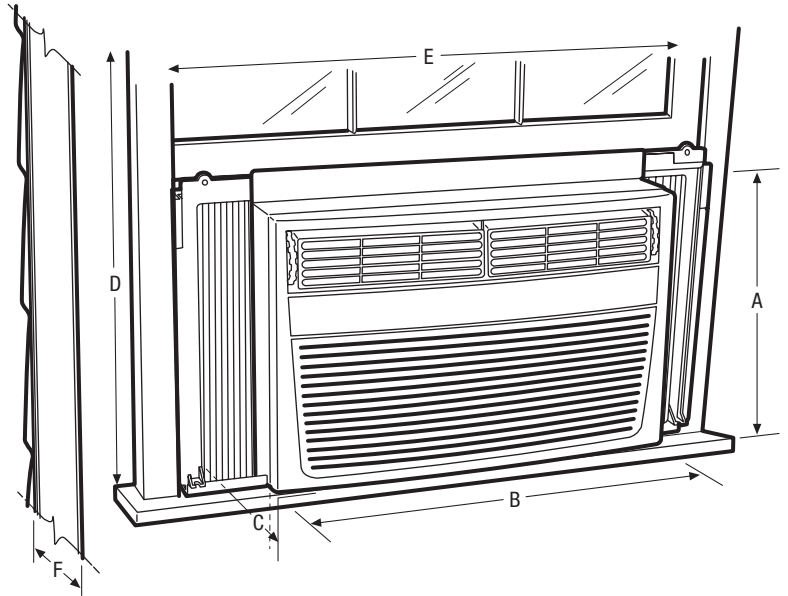

Performance	
BTU (Cool)	28,500 / 28,000
Dehumidification (Pints/Hour)	9.5
Cool Area (Sq. Ft.)	1,960
Energy Efficiency Ratio	8.5
Electrical	
Volts	230 / 208
Amps (Cool)	14.8 / 16.0
Watts (Cool)	3,365 / 3,300
Length of Power Cord (Min./Max.)	5' / 6'
Plug Type (NEMA)	LCDI (6-30)
Features	
Electronic Controls	Ready-Select® Controls
Fan Speeds (Cool / Fan)	3 / 3
Low Voltage Start-Up	Yes
Auto Cool Function	Yes
Energy Save	Yes
Sleep Mode	Yes
Filter Check	Yes
24-Hour On / Off Timer	Yes
Clean Air Ionizer	Yes
Remote Control	Full-Function Remote T'Stat
Air CFM (High / Med / Low)	535 / 485 / 429
Air Direction Control	Auger Multi-Direction
Fresh Air / Exhaust Vent / Closed	Yes / Yes / Yes
Filter Type	Antibacterial Mesh
Filter Access	Tilt-Out
Slide-Out Chassis	Yes
Window Mounting Kit (Included)	Pleated Quick Mount
Warranty¹	Yes
Certifications	
Performance	AHAM
Specifications	
Refrigerant	R410a
Shipping Weight (Approx.)	152 Lbs.

¹Warranty 5 year sealed system/1 year full parts and labor.

NOTE: For planning purposes only. Always consult local and national electric codes. Refer to Product Installation Guide for detailed installation instructions on the web at frigidaire.com.

Product Dimensions	
A - Height	18-5/8"
B - Width	26-1/2"
C - Depth	26-1/2"

Window Dimensions	
D - Height (Min.)	19-1/2"
E - Width (Min./Max.)	31" / 42"
Wall Cutout Dimensions	
F - Max. Wall Thickness	10"
Height	18-7/8"
Width	26-3/4"

Accessories information available on the web at frigidaire.com

FRIGIDAIRE

USA • 10200 David Taylor Drive • Charlotte, NC 28262 • 1-800-FRIGIDAIRE • frigidaire.com
CANADA • 5855 Terry Fox Way • Mississauga, ON L5V 3E4 • 1-800-265-8352 • frigidaire.ca

FRA296ST2 04/11

© 2011 Electrolux Home Products, Inc.

Specifications subject to change. Printed in the U.S.A.