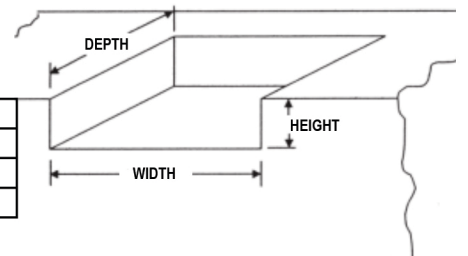

AVAILABLE CARTS

- GBQCP30
30" Pro Grill Cart w/ 2 Doors
- GBQCP36
36" Pro Grill Cart w/ 2 Doors
- GBQCP42
42" Pro Grill Cart w/ 1 Door & 2 Drawers

Cutout Dimensions for Built in Application

Model	Description	Width	Depth	Height
GBQRP30	30-inch Pro-Series Grill	28 1/2"	23 1/16"	10 3/16"
GBQRP36	36-inch Pro-Series Grill	34 1/4"	23 1/16"	10 3/16"
GBQRP42	42-inch Pro-Series Grill	40 1/2"	23 1/16"	10 3/16"