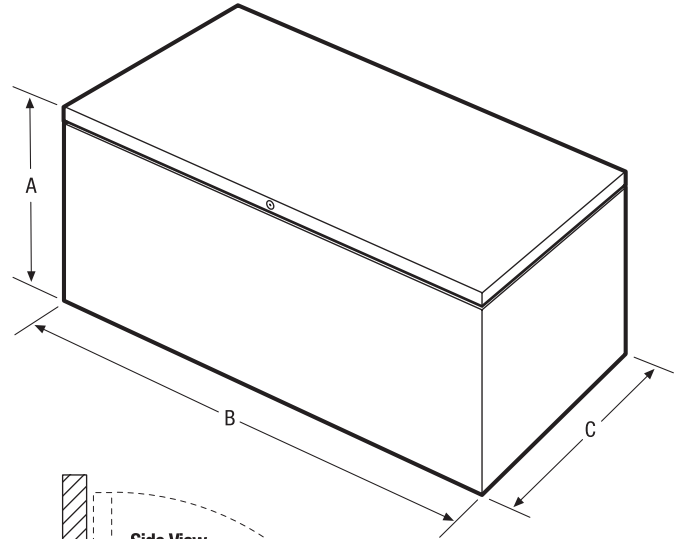

FRIGIDAIRE

GALLERY.

Freezer

FGCH20M7L W

Manual Defrost
20 Cu. Ft. Chest

Product Dimensions

Height (Including Lid)	35"
Width	61-1/4"
Depth	29-1/2"

More Easy-To-Use Features

Store-More™ Capacity

Our large capacity freezer gives you room to store more.

Store-More™ Removable Basket

Convenient lift-out storage for easy access to most small frozen items or items that are most frequently accessed.

Lock with Pop-Out Key

Key is automatically ejected upon locking for maximum security.

Features	
Defrost	Manual
Adjustable Temperature Control	Yes
Interior Lighting	Bright
Store-More™ Removable Baskets	3
Food Organization System	Yes
Defrost Water Drain	Yes
Lid Handle	Yes
Lock with Pop-Out Key	Yes
Temp Alarm System	
Power On Light	Yes
Certifications	
ENERGY STAR®	Yes
CSA Rating	Household
Specifications	
Total Capacity (Cu. Ft.)	19.7
Annual Energy (kWH)	434
Annual Energy Cost (.1065/kWH)	\$46
Power Supply Connection Location	Bottom Rear
Voltage Rating	115V / 60Hz / 5A
Connected Load (kW rating) @ 115 Volts ¹	.6
Amps @ 115 Volts	5
Minimum Circuit Required (Amps)	15
Shipping Weight (Approx.)	195 Lbs.

NOTE: For planning purposes only. Always consult local and national electric codes. Refer to Product Installation Guide for detailed installation instructions on the web at frigidaire.com.

Product Dimensions	
A - Height (Including Lid)	35"
B - Width	61-1/4"
C - Depth	29-1/2"
D - Height with Lid Open 90°	60-13/16"