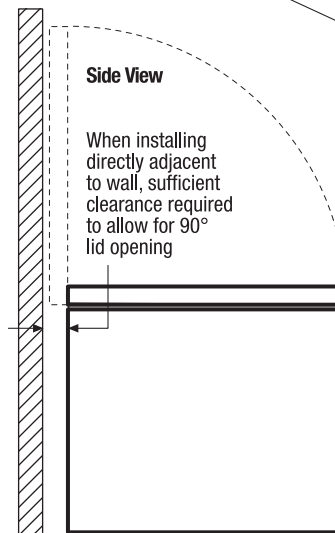

FRIGIDAIRE

GALLERY.

Freezer

FGCH20M7L W

Manual Defrost
20 Cu. Ft. Chest

Product Dimensions

Height (Including Lid)	35"
Width	61-1/4"
Depth	29-1/2"

More Easy-To-Use Features

Lock with Pop-Out Key

Key is automatically ejected upon locking for maximum security.

Features	
Defrost	Manual
Adjustable Temperature Control	Yes
Interior Lighting	Bright
Store-More™ Removable Baskets	3
Food Organization System	Yes
Defrost Water Drain	Yes
Lid Handle	Yes
Lock with Pop-Out Key	Yes
Temp Alarm System	
Power On Light	Yes
Certifications	
ENERGY STAR®	Yes
CSA Rating	Household
Specifications	
Total Capacity (Cu. Ft.)	19.7
Annual Energy (kWH)	434
Annual Energy Cost (.1065/kWH)	\$46
Power Supply Connection Location	Bottom Rear
Voltage Rating	115V / 60Hz / 5A
Connected Load (kW rating) @ 115 Volts ¹	.6
Amps @ 115 Volts	5
Minimum Circuit Required (Amps)	15
Shipping Weight (Approx.)	195 Lbs.

NOTE: For planning purposes only. Always consult local and national electric codes. Refer to Product Installation Guide for detailed installation instructions on the web at frigidaire.com.

Product Dimensions	
A - Height (Including Lid)	35"
B - Width	61-1/4"
C - Depth	29-1/2"
D - Height with Lid Open 90°	60-13/16"