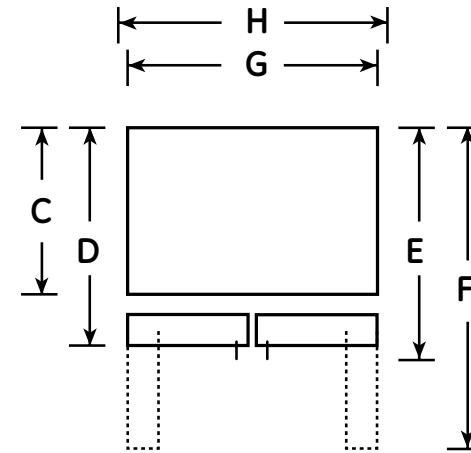

## GE Profile™ 25.1 Cu. Ft. French Door Bottom-Freezer Drawer Refrigerator

### Dimensions and Installation Information (in inches)

Overall Dimensions	Height to top of hinge (in.) <b>A</b>	<b>69</b>
	Height to top of case (in.) <b>B</b>	<b>69-5/8</b>
	Case depth without door (in.) <b>C</b>	<b>28</b>
	Case depth less door handle (in.) <b>D</b>	<b>32-5/8</b>
	Case depth with door handle (in.) <b>E</b>	<b>35-1/8</b>
	Depth with fresh food door open 90° (in.) <b>F</b>	<b>47-5/8</b>
	Width (in.) <b>G</b>	<b>35-7/8</b>
Air Clearances	Width with door open 90° inc. door handle (in.) <b>H</b>	<b>44</b>
	Each side (in.)	<b>1/8</b>
	Top (in.)	<b>1</b>
	Back (in.)	<b>1</b>