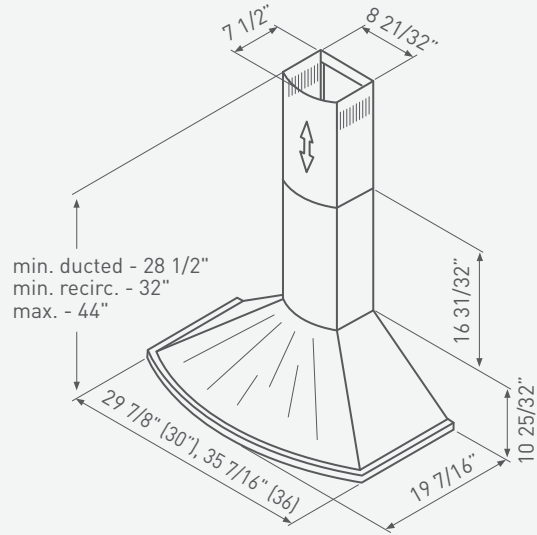

SAVONA

Now available in stainless steel or black finishes, Savona features an elegant, curved canopy that meets the wall with clean, perpendicular lines and houses either a 290- or 685-cfm blower, with three speed levels and two halogen lamps.

ESSENTIALS

SAVONA

WALL

MODEL	ZSV-E30AS/ZSV-M90AS	ZSA-E30AS,B / ZSA-M90AS,B
SIZE	30" / 36"	30" / 36"
NET WIDTH	29-7/8" / 35-7/16"	29-7/8" / 35-7/16"
PERFORMANCE		
Internal Blower	290 CFM	685 CFM
Internal Blower Sones	3.2	6
COLOR		
Stainless Steel	SS	SS
Black	NA	B
FEATURES		
Controls	MECHANICAL PUSH BUTTON	MECHANICAL PUSH BUTTON
Speed Levels	3	3
Delay-Off	No	No
Lighting	Halogen, 50W x 2	Halogen, 50W x 2
Dual-Level Lighting	No	No
Filters	Metal Mesh x 2	Metal Mesh x 2
Recirculating	Yes	Yes
Duct Cover Extension	Yes, Up to 14' Ceiling	Yes, Up to 14' Ceiling
DUCT SPECIFICATIONS		
Internal Blower - Vertical	6"	6"
Internal Blower - Horizontal	NA	NA
AC INPUT	120V - 60Hz	120V - 60Hz
AC POWER	Max. 180W at 1.5 Amps	Max. 400W at 3.4 Amps
OPTIONAL ACCESSORIES		
Recirculating Kit	ZRC-0070	ZRC-0070
Extension Kit (up to 14' ceiling)		
Stainless Steel	Z1C-00SA	Z1C-00SA
Black	NA	Z1C-00SAB

Mounting Height (Ducted)	Min. ceiling height 7'9". Hood mounted 28" above cooking surface; 64" from floor.	Max. ceiling height 9'8". Hood mounted 36" above cooking surface; 72" from floor.
Mounting Height (Recirculating)	Min. ceiling height 8'. Hood mounted 28" above cooking surface; 64" from floor.	Max. ceiling height 9'8". Hood mounted 36" above cooking surface; 72" from floor.