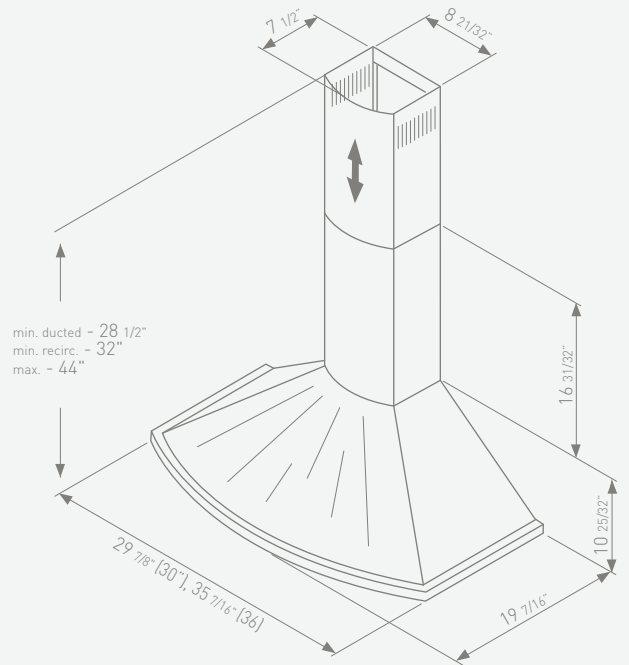

## SAVONA

Savona's elegant, semi-circular curve meets the wall with a clean, perpendicular finish. And with a powerful 685-cfm blower, three speeds and two halogen lamps, the Savona is our most affordable full-featured hood ever.

## SAVONA

WALL

MODEL	ZSA-E30AS / ZSA-M90AS	ZSV-E30AS / ZSV-M90AS
<b>SIZE</b>	30" / 36"	30" / 36"
<b>NET WIDTH</b>	29-7/8" / 35-7/16"	29-7/8" / 35-7/16"
<b>PERFORMANCE</b>		
Internal Blower	685 CFM	290 CFM
Internal Blower Sones	6	4
<b>COLOR</b>		
Stainless Steel	SS	SS
<b>FEATURES</b>		
Controls	Mechanical Push Button	Mechanical Push Button
Speed Levels	3	3
Delay Off	No	No
Lighting	Halogen, 50W x 2	Halogen, 50W x 2
Dual Level Lighting	No	No
Filters	Metal Mesh x 2	Metal Mesh x 2
Recirculating	Yes	Yes
Duct Cover Extension	Yes, Up to 14' Ceiling	Yes, Up to 14' Ceiling
<b>DUCT SPECIFICATIONS</b>		
Internal Blower - Vertical	6"	6"
Internal Blower - Horizontal	NA	NA
<b>AC INPUT</b>	120V - 60Hz	120V - 60Hz
<b>AC POWER</b>	Max. 415W at 3.4 Amps	Max. 180W at 1.5 Amps
<b>OPTIONAL ACCESSORIES</b>		
Recirculating Kit	ZRC-0070	ZRC-0070
Extension Kit (up to 14' ceiling)	Z1C-00SA	Z1C-00SA
<b>Mounting Height (Ducted)</b>	Min. ceiling height 7'9". Hood mounted 28" above cooking surface; 64" from floor.	Max. ceiling height 9' 8". Hood mounted 36" above cooking surface; 72" from floor.
<b>Mounting Height (Recirculating)</b>	Min. ceiling height 8'. Hood mounted 28" above cooking surface; 64" from floor.	Max. ceiling height 9' 8". Hood mounted 36" above cooking surface; 72" from floor.