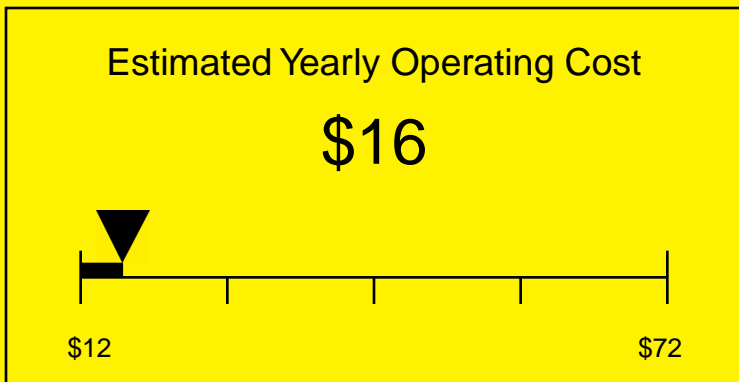

ENERGYGUIDE

None
Defrost: NA

SPW1103
0.0 Cubic Feet

Compare the energy use of this product with others
before you buy

Your cost will depend on your utility rates

Based on a 2007 U.S. Government national average cost of 10.65 cents per kWh for electricity. Your actual operating cost will vary depending on your local utility rates and your use of the product.