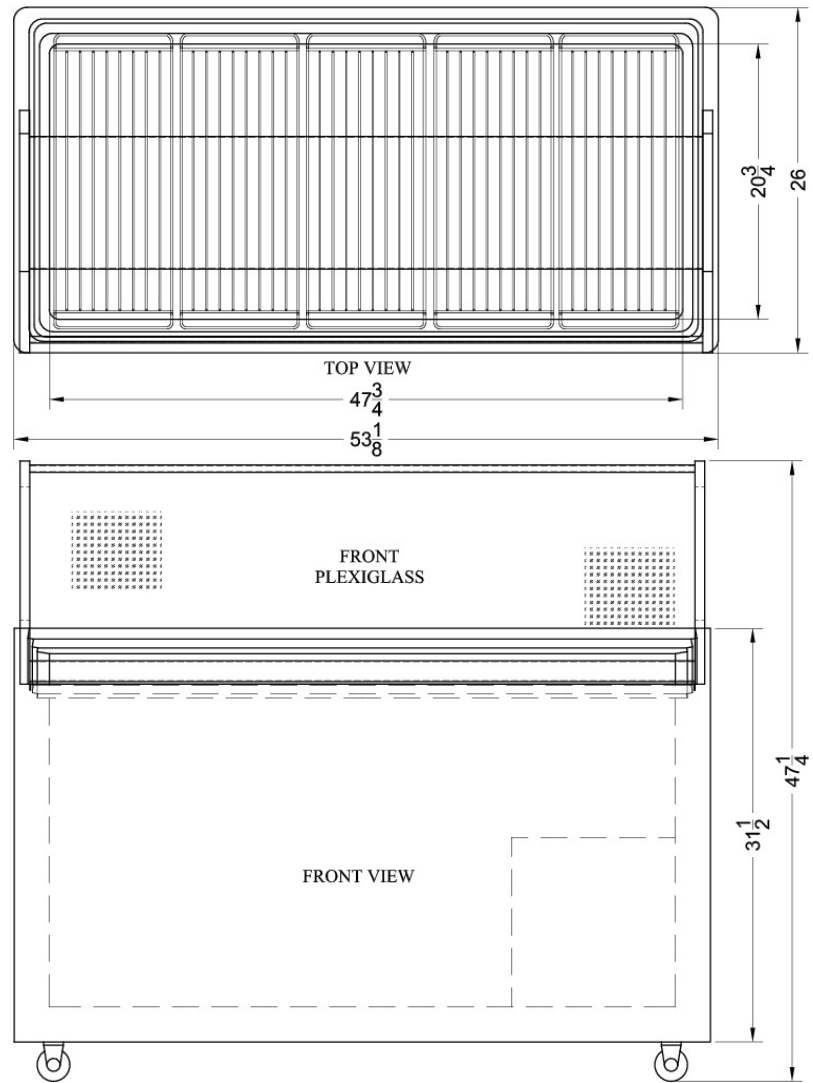

SCF1475SGDC

47.63" x 53.25" x 26.0" (H x W x D)

Deluxe commercial dipping cabinet with tempered glass sneezeguard, digital thermostat, and light

Highlights:

Deluxe dipping cabinet with tempered glass sneezeguard and fluorescent lighting

Commercially approved and CalCode compliant

Choice of gelato pans, ice cream tub holders, or novelty baskets

Factory installed lock on sliding glass lids

| | |
|--|---|
| Tempered glass sneezeguard | Durable sneezeguard with stainless steel worktop |
| Fluorescent light | Fully illuminates products for a tempting display |
| Digital thermostat | Set precise serving temperature with easy electronic controls |
| Caster wheels | Heavy duty casters for smooth mobility |
| Fan-cooled compressor | Interior maintains even cooling so all contents stay cold |
| Manual defrost | Front located drain for easy defrosting |
| Sliding flat glass lid with angled cabinet | Provides maximum product visibility for customers |
| Factory installed lock | Keyed lock for secure interior |
| Aluminum interior | 21" deep for maximum storage |
| Choice of storage accessories | Choose gelato pans, ice cream tub holders, or wired novelty baskets |

Specifications:

| | |
|----------------------|----------------|
| Height | 47.63" |
| Width | 53.25" |
| Depth | 26.0" |
| Interior Height 1 | 26.75" |
| Interior Width 1 | 47.75" |
| Comp Step Height | 13.0" |
| Comp Step Width | 12.5" |
| Comp Step Depth | 21.0" |
| US Electrical Safety | UL |
| Voltage/Frequency | 115 V AC/60 Hz |
| Door Swing | Sliding |
| Defrost Type | Manual |
| Thermostat Type | Digital |
| Light | true |
| Condensor Location | Rear of Unit |
| Fan Type | Exterior |
| Low Side PSI | 88.0 |
| Freon Type | R134a |
| High Side PSI | 250.0 |
| Freon Oz | 5.47 |
| Compressor Warranty | 5 Years |
| Parts/Labor Warranty | 1 Year |
| Sanitation | ETL-S |