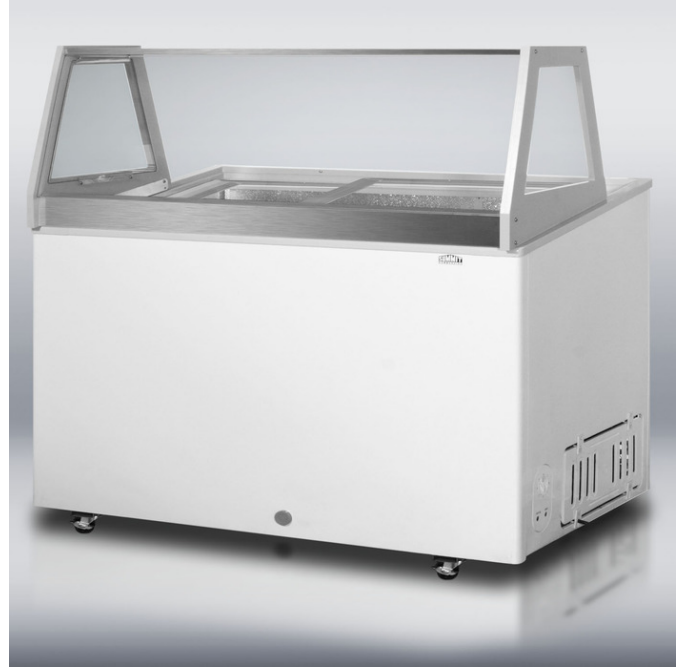

SCF1475SGDC

47.63" x 53.25" x 26.0" (H x W x D)

Deluxe commercial dipping cabinet with tempered glass sneezeguard, digital thermostat, and light

Highlights:

Deluxe dipping cabinet with tempered glass sneezeguard and fluorescent lighting

Commercially approved and CalCode compliant

Choice of gelato pans, ice cream tub holders, or novelty baskets

Factory installed lock on sliding glass lids

| | |
|--|---|
| Tempered glass sneezeguard | Durable sneezeguard with stainless steel worktop |
| Fluorescent light | Fully illuminates products for a tempting display |
| Digital thermostat | Set precise serving temperature with easy electronic controls |
| Caster wheels | Heavy duty casters for smooth mobility |
| Fan-cooled compressor | Interior maintains even cooling so all contents stay cold |
| Manual defrost | Front located drain for easy defrosting |
| Sliding flat glass lid with angled cabinet | Provides maximum product visibility for customers |
| Factory installed lock | Keyed lock for secure interior |
| Aluminum interior | 21" deep for maximum storage |
| Choice of storage accessories | Choose gelato pans, ice cream tub holders, or wired novelty baskets |

Specifications:

| | |
|----------------------|----------------|
| Height | 47.63" |
| Width | 53.25" |
| Depth | 26.0" |
| Interior Height 1 | 26.75" |
| Interior Width 1 | 47.75" |
| Comp Step Height | 13.0" |
| Comp Step Width | 12.5" |
| Comp Step Depth | 21.0" |
| US Electrical Safety | UL |
| Voltage/Frequency | 115 V AC/60 Hz |
| Door Swing | Sliding |
| Defrost Type | Manual |
| Thermostat Type | Digital |
| Light | true |
| Condensor Location | Rear of Unit |
| Fan Type | Exterior |
| Low Side PSI | 88.0 |
| Freon Type | R134a |
| High Side PSI | 250.0 |
| Freon Oz | 5.47 |
| Compressor Warranty | 5 Years |
| Parts/Labor Warranty | 1 Year |
| Sanitation | ETL-S |