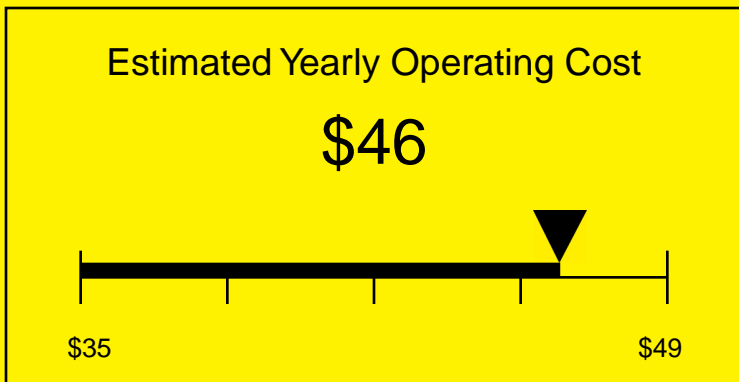

ENERGYGUIDE

REFRIGERATOR
Defrost: Automatic

SCR600LBIPUB
5.5 Cubic Feet

Compare the energy use of this product with others
before you buy

Your cost will depend on your utility rates

Based on a 2007 U.S. Government national average cost of 10.65 cents per kWh for electricity. Your actual operating cost will vary depending on your local utility rates and your use of the product.