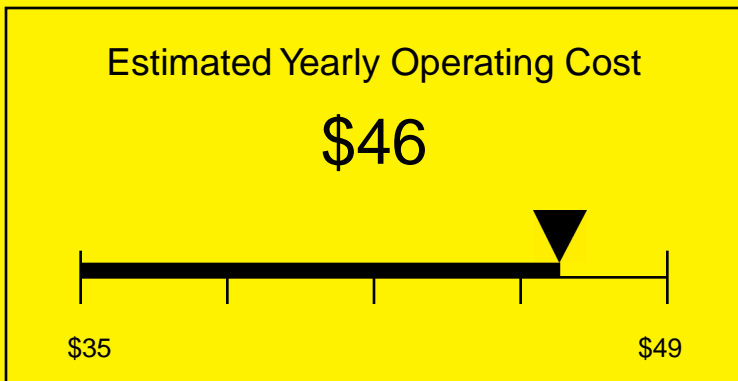

ENERGYGUIDE

REFRIGERATOR
Defrost: Automatic

SCR600BLBIPUB
5.5 Cubic Feet

Compare the energy use of this product with others
before you buy

Your cost will depend on your utility rates

Based on a 2007 U.S. Government national average cost of 10.65 cents per kWh for electricity. Your actual operating cost will vary depending on your local utility rates and your use of the product.