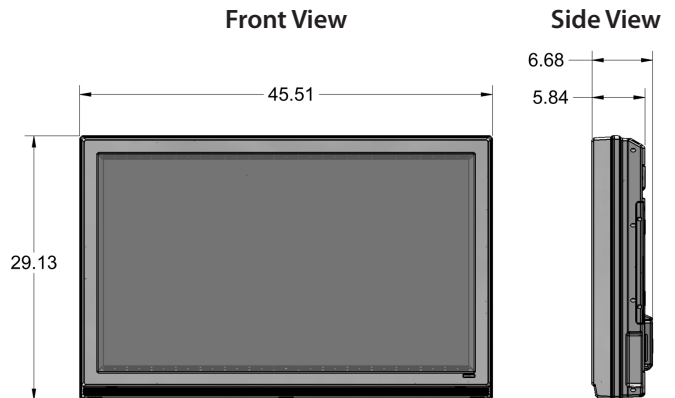

All measurements are in inches

Optional Accessories

SB-WM46	Articulating wall mount with tilt and swivel, arm and pan. Dual arm articulation extends to 21". Customized to fit--includes stainless steel and/or zinc-plated hardware.
SB-WM46NA	Wall mount with tilt--non articulating. Customized to fit--includes stainless steel and/or zinc-plated hardware.
SB-CM46A12	Ceiling mount with tilt. Includes adjustable extension column provides up to 6" above unit to ceiling in <u>above unit</u> to ceiling in 1" increments without disassembly, and speed connect ceiling plate. Meets VESA standards.
SB-DP46XA	Deck/Planter pole (Requires purchase of wall mount SB-WM46 or SB-WM46NA). Special order item.
SB-FMT32	RadioFM™ transmits audio from TV to FM radio
SB-TS46	Removable table top stand. TV with table top stand is 30.58" H x 11.70"D); 9.5 lbs.
SB-DC461	Outdoor TV dust cover

*Temperature range is for operation in shaded location.

Specifications may be subject to change.

Patent pending. All rights reserved. (C) 2011 SunBriteTV® LLC Rev. 4630HD -1103