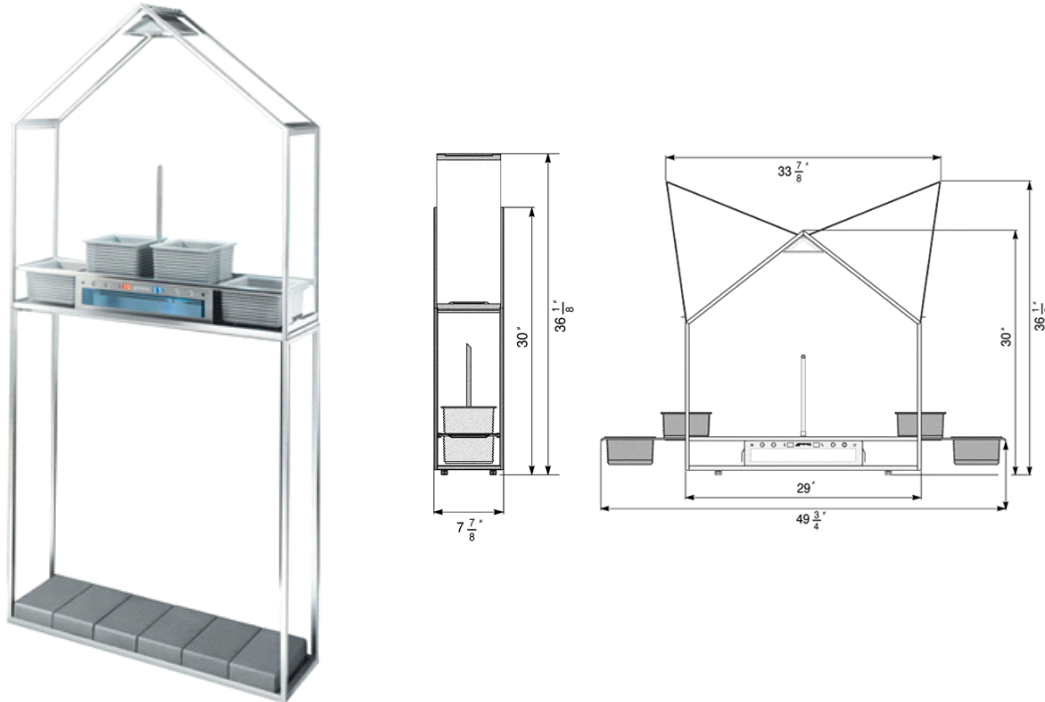

Home Garden "Piano Design"
 EAN13: 8017709109271

- 18/10 Stainless Steel frame • 1/8" thick extra clear tempered glass • 4 white LED high intensity lamps • 18/10 Stainless Steel vapourizer • 1.8 pints capacity reservoir • 4 Coloured plastic planters • Functions indicated by LED displays • 2 Highlighted LEDs displays indicating temperature, relative humidity or current time • 1 Humidity sensor • 1 Temperature sensor • 1 Light sensor • Energy consumption 60 watt at 24 volt DC (output) • Electrical Input: 120-240 Volt Ac, 50/60 Hz, 1.5 Amp • Weight: 55 Lbs • Infrared remote control with keypad lock • **Closed Home Garden Dimensions** • Height: 30" • Width: 29" • Depth: 7 7/8" • **Open Home Garden Dimensions** • Height: 36 1/8" • Width: 49 3/4" • Depth: 7 7/8" • **Planters Dimensions** • Height: 3 3/8" • Width: 6 1/4" • Depth: 6 1/4"