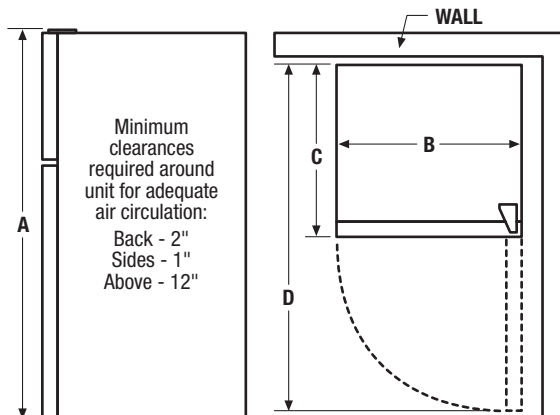

Apartment Refrigerators

FFPT12FOK M/W/V¹/B

12 Cu. Ft. Top Mount

Signature Features

2 SpaceWise™ Adjustable Glass Shelves

Adjustable Door Storage

2 Clear Store-More™ Crisper Drawers

2 Full-Width Freezer Door Racks

Product Dimensions

A - Height	59-7/8"
B - Width	23-5/8"
C - Depth (Including Door)	29-3/8"
D - Depth with Door Opened 90°	50-12"

More Easy-To-Use Features

Reversible Door²

Square Door Design

Color-Coordinated Door Handle (Recessed)

Specifications

Total Capacity (Cu. Ft.)	12.0
Refrigerator Capacity (Cu. Ft.)	9.0
Freezer Capacity (Cu. Ft.)	3.0
Power Supply Connection Location	Right Bottom Rear
Voltage Rating	115V / 60Hz / 15 or 20A
Shipping Weight (Approx.)	148 Lbs.
UPC (SilverMist™)	0-12505-74717-5
UPC (White)	0-12505-74714-4
UPC (White Left-Swing Door)	0-12505-74715-1
UPC (Black)	0-12505-74716-8