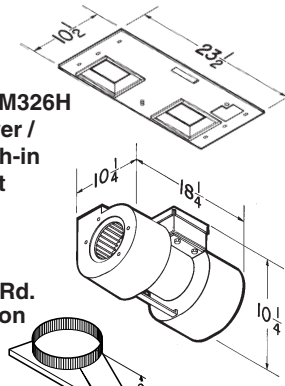

Model RM325H
Blower /
Rough-in
Kit

Model RM326H
Blower /
Rough-in
Kit

Model 427
4½ x 18½ to 10" Rd.
Vertical Transition

Model 423
4½ x 18½ to 10" Rd.
Vertical Transition

Model 418
10" Round
90° Elbow

Model 424
4½ x 18½ to 10" Rd.
Front/Rear Transition