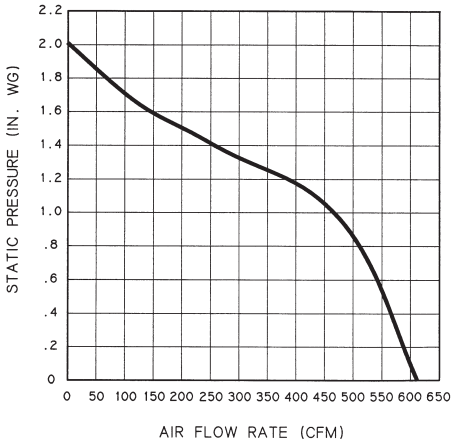

PERFORMANCE RATINGS

**MODEL RM325H
BLOWER**