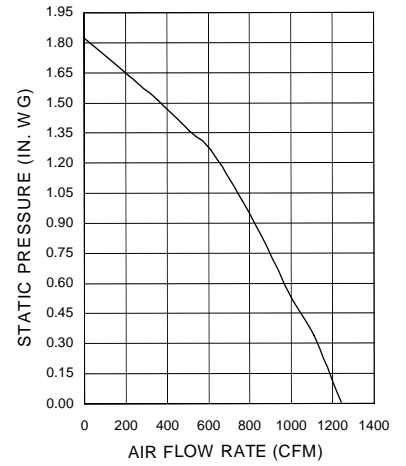

**MODEL 335
EXTERIOR BLOWER**