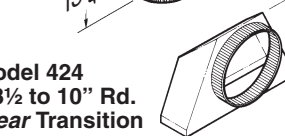

Model RM325H
Blower /
Rough-in
Kit

Model RM326H
Blower /
Rough-in
Kit

Model 427
4½ x 18½ to 10" Rd.
Vertical Transition

Model 423
4½ x 18½ to 10" Rd.
Vertical Transition

Model 418
10" Round
90° Elbow

Model 424
4½ x 18½ to 10" Rd.
Front/Rear Transition