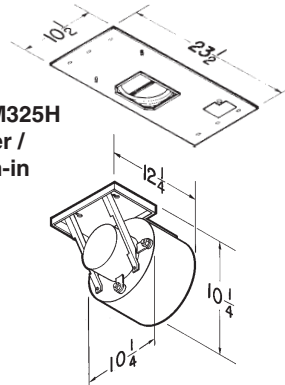

Model RM325H
Blower /
Rough-in
Kit

Models
331H &
332H
Exterior
Blowers

Models
335 &
336
Exterior
Blowers