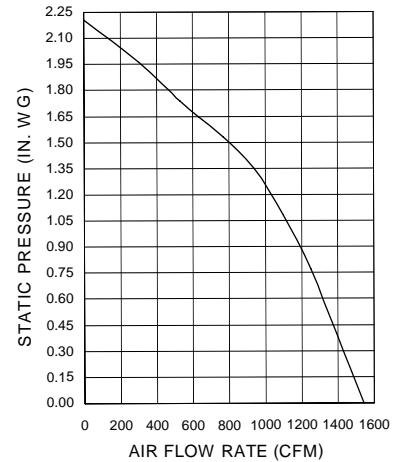

**MODEL 336
EXTERIOR BLOWER**

* INSTALLATION NOTE

The Models RM325H & RM326H Blowers may be compatible with “older” 60000 Series Rangemaster® Hoods. Refer to specific hood installation instructions for details.