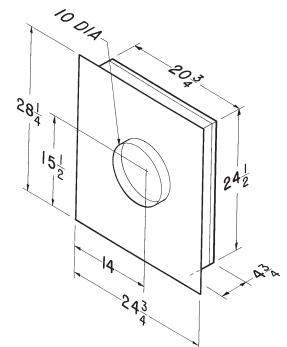

Model RM325H
Blower /
Rough-in
Kit

Model RM326H
Blower /
Rough-in
Kit

Model 427
4½ x 18½ to 10" Rd.
Vertical Transition

Model 423
4½ x 18½ to 10" Rd.
Vertical Transition

Model 418
10" Round
90° Elbow

Model 424
4½ x 18½ to 10" Rd.
Front/Rear Transition

Models
331H &
332H
Exterior
Blowers

Models
335 &
336
Exterior
Blowers

* Model 336
dimensions

Model 332KR
Exterior Blower
Rough-in Kit

Model 453
4½ x 18½
to 10" Rd.
Left
Transition
(shown)

Model 454
4½ x 18½
to 10" Rd.
Right
Transition
(not shown)