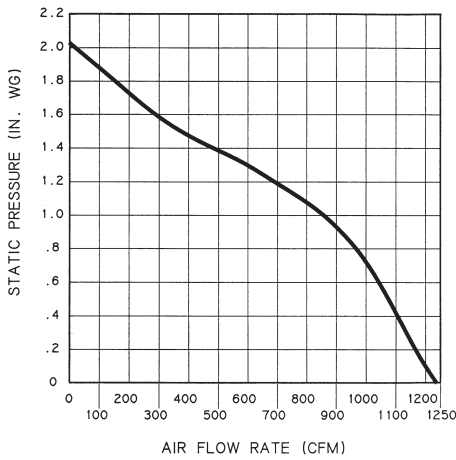

**MODEL RM326H
BLOWER**