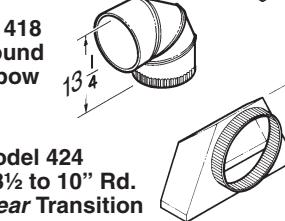

Model RM325H
Blower /
Rough-in
Kit

Model RM326H
Blower /
Rough-in
Kit

Model 427
4½ x 18½ to 10" Rd.
Vertical Transition

Model 423
4½ x 18½ to 10" Rd.
Vertical Transition

Model 418
10" Round
90° Elbow

Model 424
4½ x 18½ to 10" Rd.
Front/Rear Transition

Models
331H &
332H
Exterior
Blowers

Models
335 &
336
Exterior
Blowers

* Model 336
dimensions

Model 332KR
Exterior Blower
Rough-in Kit

Model 453
4½ x 18½
to 10" Rd.
Left
Transition
(shown)

Model 454
4½ x 18½
to 10" Rd.
Right
Transition
(not shown)