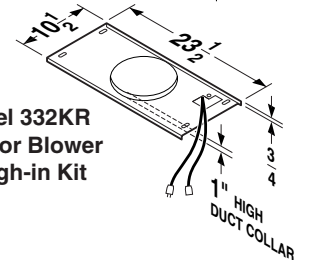

Models
331H &
332H
Exterior
Blowers

Models
335 &
336
Exterior
Blowers

* Model 336
dimensions

Model 332KR
Exterior Blower
Rough-in Kit

Model 453
4½ x 18½
to 10" Rd.
Left
Transition
(shown)

Model 454
4½ x 18½
to 10" Rd.
Right
Transition
(not shown)