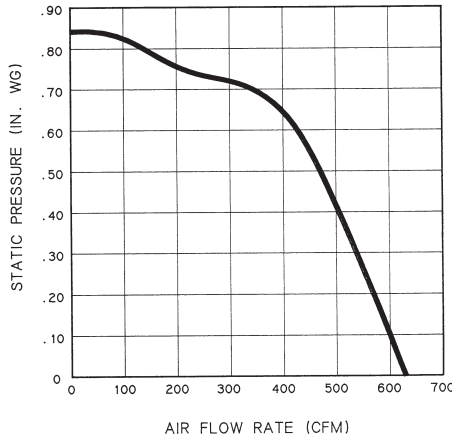

**MODEL 331H
EXTERIOR BLOWER**