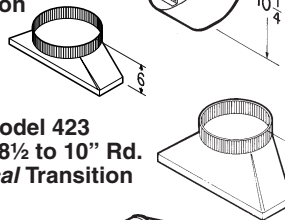

Model RM325H
Blower /
Rough-in
Kit

Model RM326H
Blower /
Rough-in
Kit

Model 427
4½ x 18½ to 10" Rd.
Vertical Transition

Model 423
4½ x 18½ to 10" Rd.
Vertical Transition

Model 418
10" Round
90° Elbow

Model 424
4½ x 18½ to 10" Rd.
Front/Rear Transition