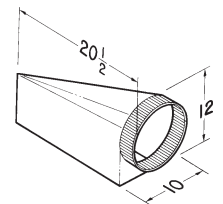

Models
331H &
332H
Exterior
Blowers

Models
335 &
336
Exterior
Blowers

* Model 336
dimensions

Model 332KR
Exterior Blower
Rough-in Kit

Model 453
4½ x 18½
to 10" Rd.
Left
Transition
(shown)

Model 454
4½ x 18½
to 10" Rd.
Right
Transition
(not shown)