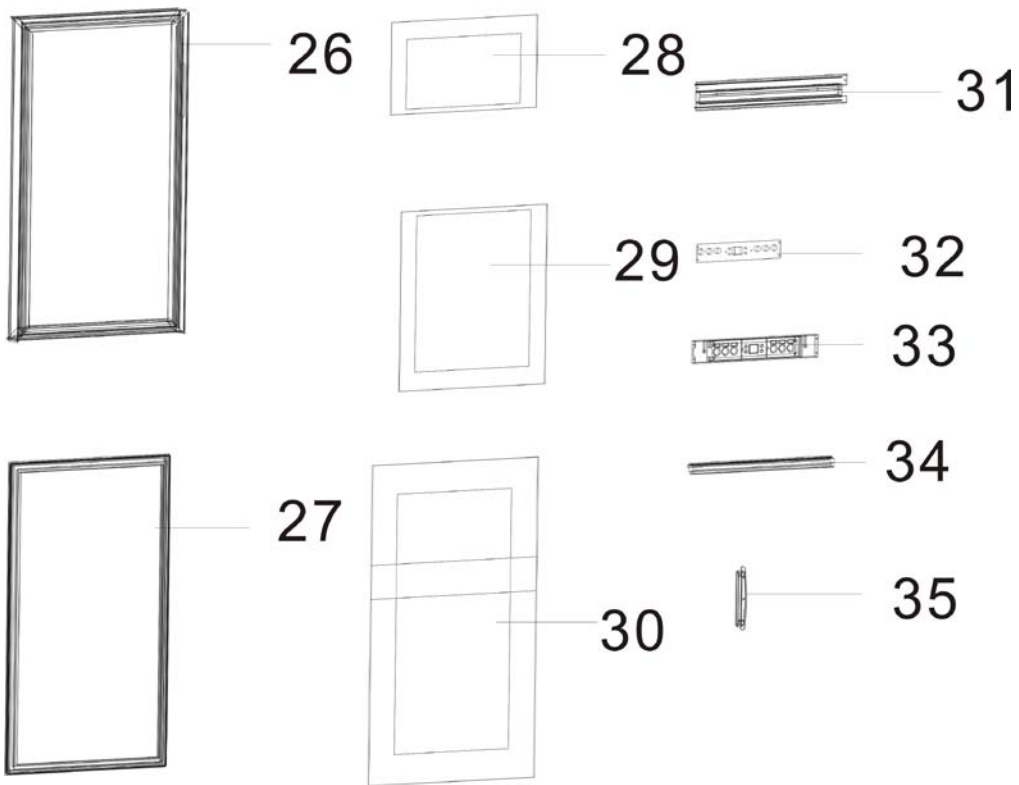

Dual zone Wine chiller EXPLOSION VIEWS & PARTS LISTS

1.1.1 EWC2410DZ Exploded View

1.2.1 EWC2410DZ Part List

Item	Spare parts Name	Quantity(PCS)	
1	Back cover	1	
2	Main PCB	1	
3	Water drip tray	1	
4	Power cord storage box	1	
5	Leveling legs	4	
6	Middle bar	1	
7	Bottom block	1	
8	Bottom hinge	1	
9	Upper hinge cover	1	
10	Upper hinge	1	
11	Drainage pipe	1	
12	Heat sink fan	2	
13	Heat sink fan bracket	2	
14	Aluminum heat sink block	2	
15	EVA liner	2	
16	Cooling module	2	
17	Aluminum Cold sink block	2	
18	Cold sink fan	2	
19	Cold sink fan cover	2	
20	Metal middle block	1	
21	Cabinet	1	
22	Shelf	4	
23	Cabinet frame	1	
24	Upper zone liner	1	
25	Bottom zone liner	1	
26	Glass door frame	1	
27	Door gasket	1	
28	Door Upper inner glass	1	
29	Door Bottom inner glass	1	
30	External mirror glass	1	
31	Control PCB cover	1	
32	Control PCB	1	
33	Control PCB base	1	
34	Door middle gasket	1	
35	Door handle	1	