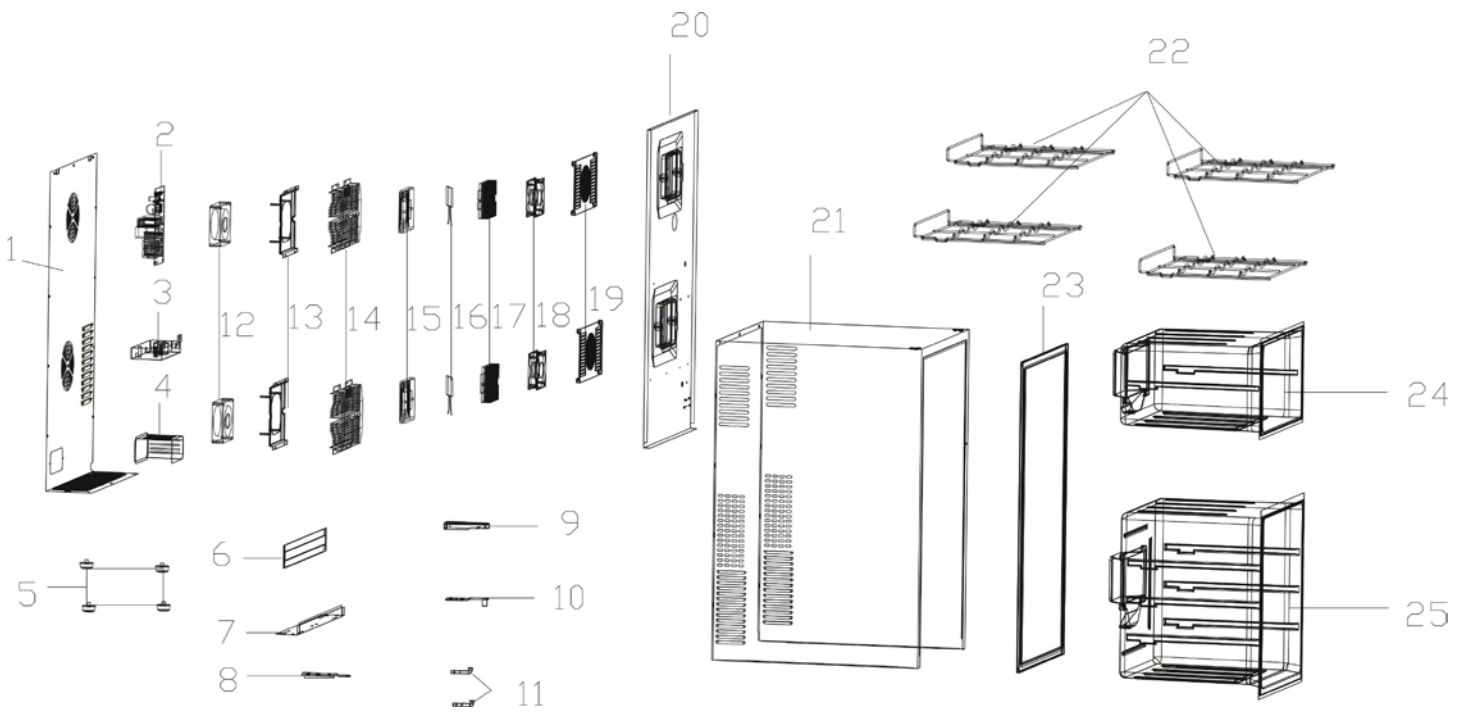

Dual zone Wine chiller EXPLOSION VIEWS & PARTS LISTS

1.1.1 EWC2410DZ Exploded View

1.2.1 EWC2410DZ Part List

Item	Spare parts Name	Quantity(PCS)	
1	Back cover	1	
2	Main PCB	1	
3	Water drip tray	1	
4	Power cord storage box	1	
5	Leveling legs	4	
6	Middle bar	1	
7	Bottom block	1	
8	Bottom hinge	1	
9	Upper hinge cover	1	
10	Upper hinge	1	
11	Drainage pipe	1	
12	Heat sink fan	2	
13	Heat sink fan bracket	2	
14	Aluminum heat sink block	2	
15	EVA liner	2	
16	Cooling module	2	
17	Aluminum Cold sink block	2	
18	Cold sink fan	2	
19	Cold sink fan cover	2	
20	Metal middle block	1	
21	Cabinet	1	
22	Shelf	4	
23	Cabinet frame	1	
24	Upper zone liner	1	
25	Bottom zone liner	1	
26	Glass door frame	1	
27	Door gasket	1	
28	Door Upper inner glass	1	
29	Door Bottom inner glass	1	
30	External mirror glass	1	
31	Control PCB cover	1	
32	Control PCB	1	
33	Control PCB base	1	
34	Door middle gasket	1	
35	Door handle	1	