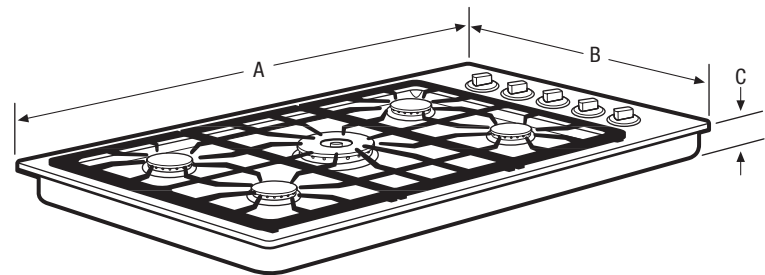

Features	
Controls	Ready-Select™
Surface Type	Color-Coordinated Porcelain
Grates	Steel Round with Black Gloss Finish
Right Front Element (BTU)	9,000
Right Rear Element (BTU)	9,000
Left Front Element (BTU)	9,000
Left Rear Element (BTU)	9,000
Control Location	Center Front
Knob Color	Color-Coordinated
Knob Type	Plastic
Bowl Type	Chrome
Certifications	
A.D.A. Compliant¹	Yes
Specifications	
Power Supply Connection Location	Center Front
Gas Supply Connection Location	Center Front
LP Gas Conversion Kit	Included
Voltage Rating	120V / 60V / 15A
Connected Load (kW Rating) @ 120 Volts²	.8
Amps @ 120 Volts	1.0
Minimum Circuit Required (Amps)	15
Approved for Electric Single Wall Oven Combination Installation	
Shipping Weight (Approx.)	30 Lbs.

¹When properly installed, meets the appliance standards in the Americans with Disabilities Act and the Architectural Barriers Act Accessibility Guidelines as published by the United States Access Board on June 23, 2004, as amended August 5, 2005.

²For use on adequately wired 120V, dedicated circuit having 2-wire service with a separate ground wire. Appliance must be grounded for safe operation.

NOTE: Always consult local and national electric and gas codes. Refer to Product Installation Guide for detailed installation instructions on the web at frigidaire.com.

Product Dimensions	
A - Width	36"
B - Depth	18-5/8"
C - Height	3-1/2"

Cutout Dimensions	
Width (Min.)	34-1/4"
Width (Max.)	34-3/8"
Depth (Min.)	16-5/8"
Depth (Max.)	16-3/4"
Height	5"

Granite Countertop Installation Kit available.

Accessories information available on the web at frigidaire.com