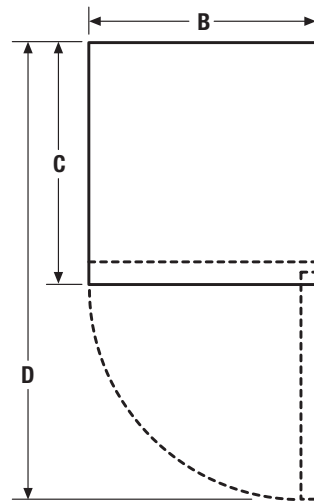

Wine Cooler

FFWC42F5L S

42-Bottle Capacity

Product Dimensions

Height	34"
Width	21-1/2"
Depth (Incl. Door/Incl. Handle)	22-3/8" / 24-1/2"
Depth with Door Opened 90°	43"

More Easy-To-Use Features

Coated Wire Shelves

Adjustable Leveling Legs

Available in:

Stainless
(S)

Signature Features

**42 Wine Bottle
Maximum Storage**

**Precision Electronic
Temperature Control
with LED Digital Display**

Set temperature anywhere between 41-64 Degrees Fahrenheit and the wine cooler will hold it precisely.

Stainless Steel Door

**Contemporary Handle
Design**

Convenient access to your wine collection.

Features	
Cubic Feet (Cu.Ft.)	4.6
Bottle/Can Capacity	42 Bottles
Exterior	
Door Color	Stainless Steel
Cabinet Color	Black
Window Type	Tinted
Door Handle	Top Front-Mounted
Reversible Door	Yes
Adjustable Leveling Legs	Yes
Interior	
Control Type	Electronic
Display	F° or C° LED
Lighting	Exhibit
Manual Control Lighting	Yes
Frost-Free Performance	Yes
Condenser	Static
High-Temperature Acoustic Alarm	Yes
Illumination System	LED
Power-On/Off Control	Yes
Temperature Zones	1
Temperature Range	41°F to 64°F
Slide-Out Wine Racks	5
Black Soft-Coat Wireform Racks	Yes
Natural Stained Wood Racks	
Cabinet Liner	Black
Specifications	
Power Supply Connection Location	Lower RH Rear Corner
Voltage Rating	120V / 60Hz / 15A
Minimum Circuit Required (Amps)	15
Shipping Weight (Approx.)	95 Lbs.
Installation Type	Freestanding

Product Dimensions	
A - Height	34"
B - Width	21-1/2"
C - Depth (Incl. Door / Incl. Handle)	22-3/8" / 24-1/2"
D - Depth with Door Open 90°	43"

Accessories information available on the web at frigidaire.com