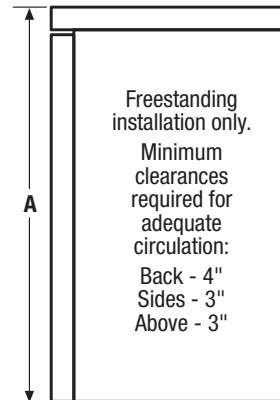

Wine Cooler

FFWC42F5L S

42-Bottle Capacity

Product Dimensions

Height	34"
Width	21-1/2"
Depth (Incl. Door/Incl. Handle)	22-3/8" / 24-1/2"
Depth with Door Opened 90°	43"

More Easy-To-Use Features

Coated Wire Shelves

Adjustable Leveling Legs

Available in:

Stainless
(S)

Signature Features

**42 Wine Bottle
Maximum Storage**

**Precision Electronic
Temperature Control
with LED Digital Display**

Set temperature anywhere between 41-64 Degrees Fahrenheit and the wine cooler will hold it precisely.

Stainless Steel Door

**Contemporary Handle
Design**

Convenient access to your wine collection.

Features	
Cubic Feet (Cu.Ft.)	4.6
Bottle/Can Capacity	42 Bottles
Exterior	
Door Color	Stainless Steel
Cabinet Color	Black
Window Type	Tinted
Door Handle	Top Front-Mounted
Reversible Door	Yes
Adjustable Leveling Legs	Yes
Interior	
Control Type	Electronic
Display	F° or C° LED
Lighting	Exhibit
Manual Control Lighting	Yes
Frost-Free Performance	Yes
Condenser	Static
High-Temperature Acoustic Alarm	Yes
Illumination System	LED
Power-On/Off Control	Yes
Temperature Zones	1
Temperature Range	41°F to 64°F
Slide-Out Wine Racks	5
Black Soft-Coat Wireform Racks	Yes
Natural Stained Wood Racks	
Cabinet Liner	Black
Specifications	
Power Supply Connection Location	Lower RH Rear Corner
Voltage Rating	120V / 60Hz / 15A
Minimum Circuit Required (Amps)	15
Shipping Weight (Approx.)	95 Lbs.
Installation Type	Freestanding

Product Dimensions	
A - Height	34"
B - Width	21-1/2"
C - Depth (Incl. Door / Incl. Handle)	22-3/8" / 24-1/2"
D - Depth with Door Open 90°	43"

Accessories information available on the web at frigidaire.com