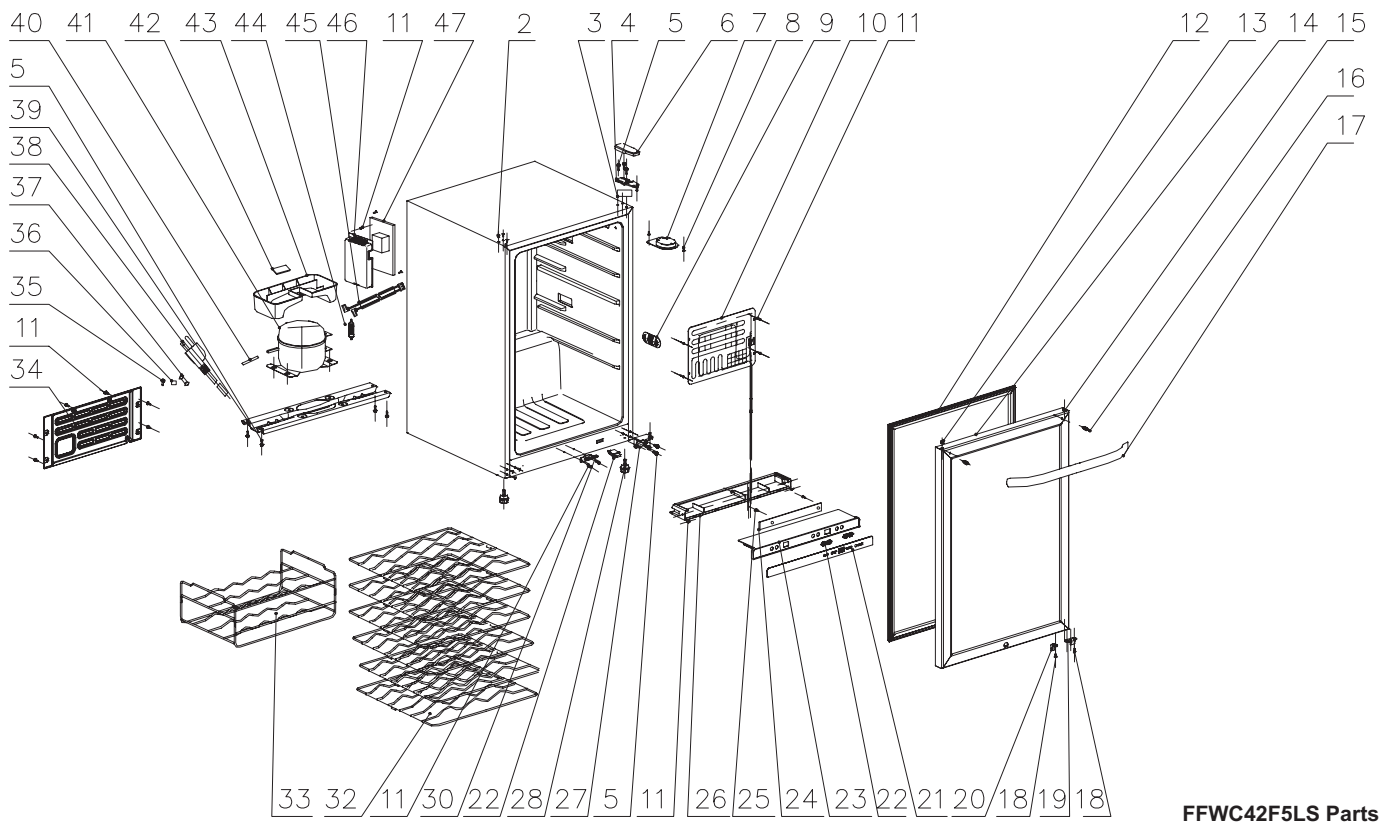

FRIGIDAIRE

Factory Parts Catalog

Product No.	FFWC42F5LS
Series	Frigidaire
Market	North America
Color	glass/steel
Volts	115
Owner's Guide	242101900

Frigidaire

P.O. BOX 8020
CHARLOTTE, NC 28262

WINE COOLER

Model No.
FFWC42F5L

Publication No.
5995573416
10/09/10
(EN/SERVICE/KC)
099

RECOMMENDED SPARES

FFWC42F5LS Parts

RECOMMENDED SPARES

POS. NO	PART NO.	DESCRIPTION
2	5304479779	Plug, hinge hole, cabinet
3	5304479780	Washer, top hinge
4	5304479781	Hinge, top
5	5304479802	Screw, tapping
6	5304479782	Cover, top hinge
7 #	5304479803	Lamp Assembly, LED
8	5304479804	Screw, tapping, stainless steel
9	5304479805	Cover, temp sensor
9* #	5304479971	Thermistor, temp sensor
10 #	5304479806	Evaporator
11	5304479807	Screw, tapping, stainless steel
12 #	5304479808	Gasket, door
13	5304479809	Plug, door hole
14	5304479810	Door Assembly, glass
15	5304479789	Bushing, hinge
16	5304479811	Screw, shoulder, door handle
17	5304479812	Handle Assembly, door
18	5304479813	Screw, tapping, door
19	5304479790	Stop, door
20	5304479791	Bracket, door switch
21	5304479814	Control Panel, console
22	5304479936	Push Button
23	5304479815	Overlay, control board, cover
24 #	5304479816	PC Board, input, display
25	5304479817	Screw, tapping
26	5304479818	Base, display board
27	5304479792	Hinge, bottom
28	5304479819	Foot, leveling screw, cabinet
29 #	5304479794	Switch, lamp/light
30	5304479795	Latch, door
32	5304479820	Shelf, wine, wood
33	5304479821	Rack, removeable, bottom
34	5304479822	Cover, access, rear
35	5304480022	Screw, tapping
36	5304479823	Clamp, strain relief, power cord
37	5304479838	Sleeve, power cord
38 #	5304479824	Power Cord, electric
39	5304479825	Base, compressor
40 #	5304479826	Tube, adapter
41 #	5304479827	Compressor
42	5304479828	Pad, thermal mastic
43	5304479799	Tray, drip pan
44 #	218944002	Drier-filter, R134a System
45 #	5304479834	Wiring Harness, electrical
46	5304479835	Cover, control box
47 #	5304479836	PC Board, power, main

WIRING DIAGRAM