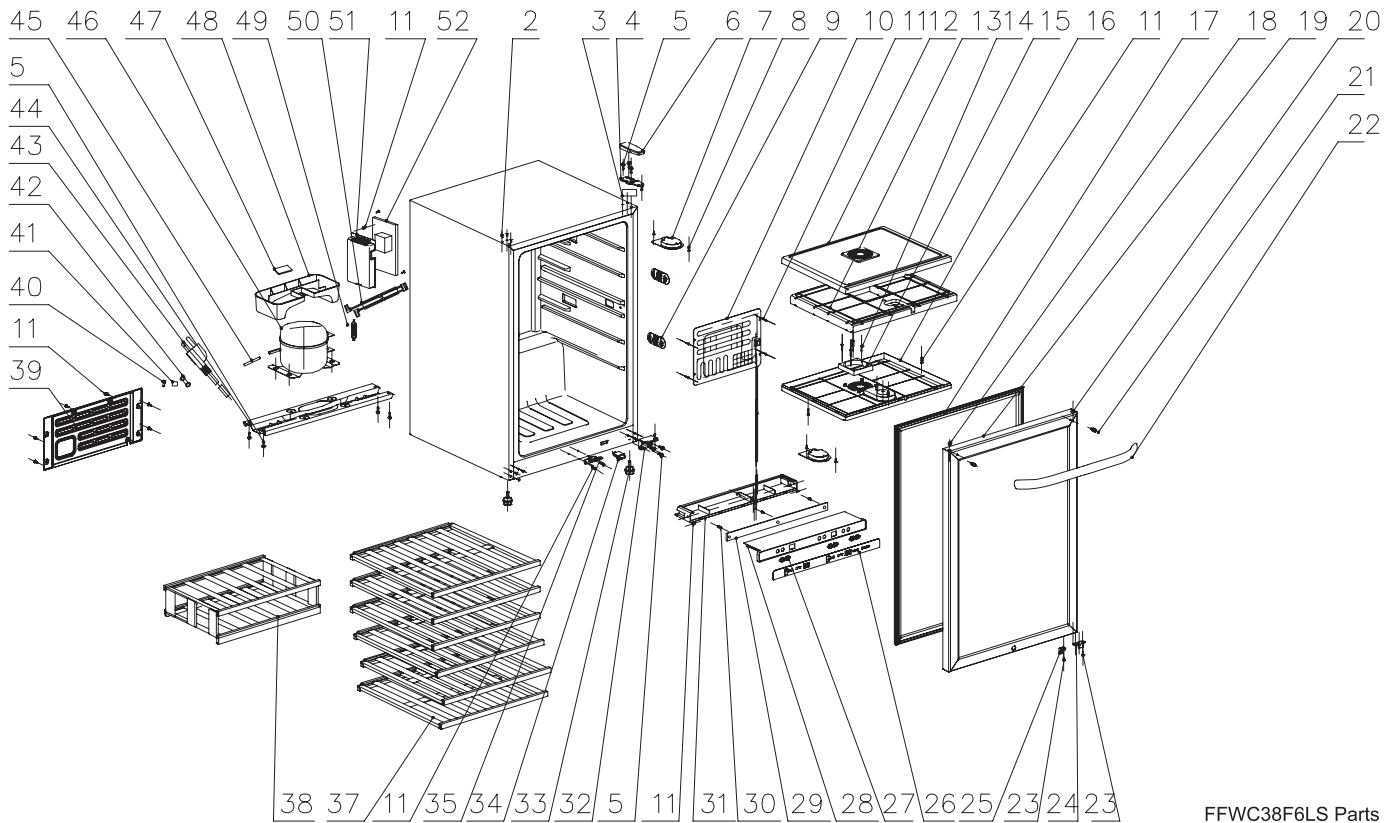

RECOMMENDED SPARES

FFWC38F6LS Parts

RECOMMENDED SPARES

POS. NO	PART NO.	DESCRIPTION
2	5304479779	Plug, hinge hole, cabinet
3	5304479780	Washer, top hinge
4	5304479781	Hinge, top
5	5304480019	Screw, tapping
6	5304479782	Cover, top hinge
7 #	5304479803	Lamp Assembly, LED
8	5304479804	Screw, tapping, stainless steel
9	5304479805	Cover, temp sensor
10 #	5304479806	Evaporator
11	5304479807	Screw, tapping, stainless steel
12	5304479874	Panel, divider, top
13	5304479875	Divider, styrofoam
14	5304480020	Screw, tapping
15 #	5304479935	Fan
16	5304479876	Panel, divider, bottom
17	5304479808	Gasket, door
18	5304479809	Plug, door hole
19	5304479810	Door Assembly, glass
20	5304479789	Bushing, hinge
21	5304479811	Screw, shoulder, door handle
22	5304479812	Handle Assembly, door
23	5304479813	Screw, tapping, door
24	5304479790	Stop, door
25	5304479791	Bracket, door switch
26	5304479814	Control Panel, console
27	5304479936	Push Button, light switch
28	5304479815	Cover, display board
29 #	5304479816	PC Board, input, display
30	5304479817	Screw, tapping
31	5304479818	Base, display board
32	5304479792	Hinge, bottom
33	5304479819	Foot, leveling screw, cabinet
34	5304479794	Button, push, light switch
35	5304479795	Latch, door
37	5304479820	Shelf, wine, wood
38	5304479821	Rack, removeable, bottom
39	5304479822	Cover, access, rear
40	5304480022	Screw, tapping
41	5304479823	Clamp, strain relief, power cord
42	5304479838	Sleeve, power wire
43 #	5304479824	Power Cord, electric
44	5304479825	Base
45 #	5304479826	Tube, adapter
46 #	5304479827	Compressor
47	5304479828	Pad, thermal mastic
48	5304479799	Tray, drip pan
49 #	218944002	Drier-filter, R134a System
50 #	5304479834	Wiring Harness, electrical
51	5304479835	Cover, control box
52 #	5304479836	PC Board, power, main