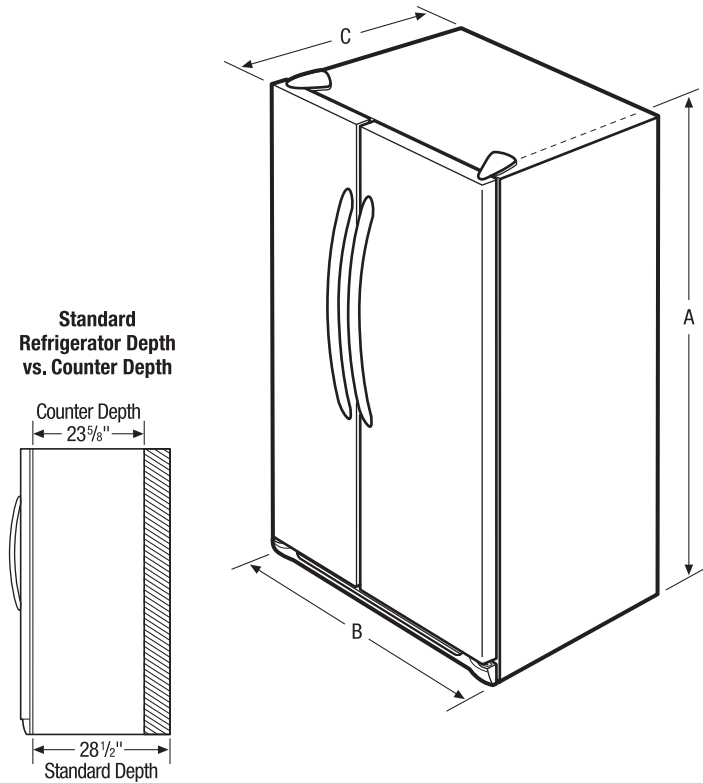

Features	
Door Design	UltraSoft™
Door Handle Design	Black (S), Color-Coordinated (W/B/Q)
Cabinet Finish	Black (S), Color-Coordinated (W/B/Q)
Door Stops/Door Closers	Yes/Yes
Door Hinge Covers	Black (S), Color-Coordinated (W/B/Q)
Rollers - Front/Rear	Adjustable/Yes
EnergySaver™ Plus Technology	Yes
Water Filter Location	Top Right Rear
Sound Package	Quiet Pack
Dispenser	
Controls	ReadySelect™
Dispenser Design	Short, 2-Paddle
Number of Dispenser Buttons	4
Crushed Ice/Cube Ice/Chilled Water	Yes/Yes/Yes
Ice Option/Freeze Option	
Display On/Off Option	
Lock/Light	No/Yes
Temp/Door Ajar/Power Failure Alerts	
Water Filter Change Indicator Light	
Air Filter Change Indicator Light	
Refrigerator Features	
Interior Lighting	Bright
Water Filter Type	PureSource 3*
Air Filter Type	
Fixed Shelves	3 SpillSafe*
Sliding Shelves	
Cool Zone™ Drawer	
Wine/Can Rack	
Upper Crisper/Lower Crisper	1 Clear/1 Clear
Humidity Controls	
Dairy Compartment	1 Clear
Fixed Door Bins	2 Two-Liter White
Adjustable Door Bins	2 One-Gallon White
Non-Slip Bin Liner/Bottle Retainers	
Condiment Bin	Yes
Freezer Features	
Door Bins/Tilt-Out Wire Door Bins	4 White/No
Fixed Shelves	1 Flip-Out/2 Wire
Full Extension Baskets	
Full Freezer Baskets	1 Plastic
Half Freezer Baskets	
Ice Cream Shelf/Pizza Shelf	
SpaceSaver™ Shelf	
Lighting	Bright
Certifications	
ENERGY STAR®	Yes
Specifications	
Total Capacity (Cu. Ft.)	26
Refrigerator Capacity (Cu. Ft.)	16.5
Freezer Capacity (Cu. Ft.)	9.5
Power Supply Connection Location	Right Bottom Rear
Water Inlet Connection Location	Left Bottom Rear
Voltage Rating	120V/60Hz/15 or 20A
Connected Load (kW Rating) @ 120 Volts¹	1.02
Amps @ 120 Volts	8.5
Minimum Circuit Required (Amps)	15
Shipping Weight (Approx.)	300 Lbs.

NOTE: For planning purposes only. Always consult local and national electric and plumbing codes. Refer to Product Installation Guide for detailed installation instructions on the web at frigidaire.com.

Product Dimensions	
A - Height (Incl. Hinges and Rollers)	69-3/8"
B - Width	36"
C - Depth (Incl. Door)	31-3/4"
Depth with Door Open 90°	49-3/4"

¹For use on adequately wired 120V, dedicated circuit having 2-wire service with a separate ground wire. Appliance must be grounded for safe operation.

Accessories information available on the web at frigidaire.com

FRIGIDAIRE

USA • 10200 David Taylor Drive • Charlotte, NC 28262 • 1-800-FRIGIDAIRE • frigidaire.com
CANADA • 5855 Terry Fox Way • Mississauga, ON L5V 3E4 • 1-800-265-8352 • frigidaire.ca

FFHS2611L 08/10

© 2010 Electrolux Home Products, Inc.

Specifications subject to change.
Printed in the U.S.A.