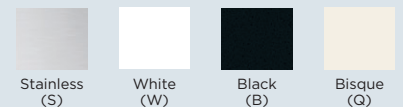

Ready-Select™ Controls

Easily select options with the touch of a button.

Bright Lighting

Our bright lighting makes it easy to see what's inside.

Attractive Stainless Steel Exterior²

ENERGY STAR®

Available in: