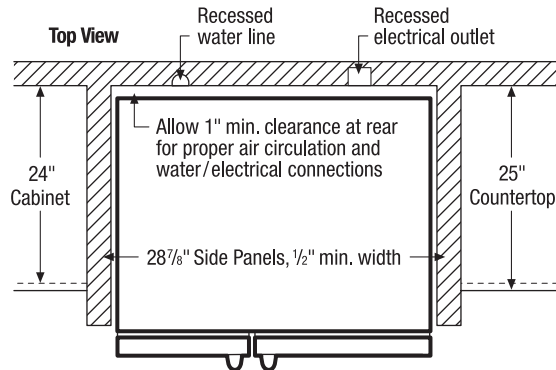

Features	
Door Design	UltraSoft™
Door Handle Design	Black (S), Color-Coordinated (W/B/Q)
Cabinet Finish	Black (S), Color-Coordinated (W/B/Q)
Door Stops/Door Closers	Yes/Yes
Door Hinge Covers	Black (S), Color-Coordinated (W/B/Q)
Rollers - Front/Rear	Adjustable/Yes
EnergySaver™ Plus Technology	Yes
Water Filter Location	Top Right Rear
Sound Package	Quiet Pack
Dispenser	
Controls	ReadySelect™
Dispenser Design	Short, 2-Paddle
Number of Dispenser Buttons	4
Crushed Ice/Cube Ice/Chilled Water	Yes/Yes/Yes
Ice Option/Freeze Option	
Display On/Off Option	
Lock/Light	No/Yes
Temp/Door Ajar/Power Failure Alerts	
Water Filter Change Indicator Light	
Air Filter Change Indicator Light	
Refrigerator Features	
Interior Lighting	Bright
Water Filter Type	PureSource 3*
Air Filter Type	
Fixed Shelves	3 SpillSafe*
Sliding Shelves	
Cool Zone™ Drawer	
Wine/Can Rack	
Upper Crisper/Lower Crisper	1 Clear/1 Clear
Humidity Controls	
Dairy Compartment	1 Clear
Fixed Door Bins	2 Two-Liter White
Adjustable Door Bins	2 One-Gallon White
Non-Slip Bin Liner/Bottle Retainers	
Condiment Bin	Yes
Freezer Features	
Door Bins/Tilt-Out Wire Door Bins	4 White/No
Fixed Shelves	1 Flip-Out/2 Wire
Full Extension Baskets	
Full Freezer Baskets	1 Plastic
Half Freezer Baskets	
Ice Cream Shelf/Pizza Shelf	
SpaceSaver™ Shelf	
Lighting	Bright
Certifications	
ENERGY STAR®	Yes
Specifications	
Total Capacity (Cu. Ft.)	26
Refrigerator Capacity (Cu. Ft.)	16.5
Freezer Capacity (Cu. Ft.)	9.5
Power Supply Connection Location	Right Bottom Rear
Water Inlet Connection Location	Left Bottom Rear
Voltage Rating	120V/60Hz/15 or 20A
Connected Load (kW Rating) @ 120 Volts¹	1.02
Amps @ 120 Volts	8.5
Minimum Circuit Required (Amps)	15
Shipping Weight (Approx.)	300 Lbs.

NOTE: For planning purposes only. Always consult local and national electric and plumbing codes. Refer to Product Installation Guide for detailed installation instructions on the web at frigidaire.com.

Product Dimensions	
A - Height (Incl. Hinges and Rollers)	69-3/8"
B - Width	36"
C - Depth (Incl. Door)	31-3/4"
Depth with Door Open 90°	49-3/4"

¹For use on adequately wired 120V, dedicated circuit having 2-wire service with a separate ground wire. Appliance must be grounded for safe operation.

Accessories information available on the web at frigidaire.com

FRIGIDAIRE

USA • 10200 David Taylor Drive • Charlotte, NC 28262 • 1-800-FRIGIDAIRE • frigidaire.com
CANADA • 5855 Terry Fox Way • Mississauga, ON L5V 3E4 • 1-800-265-8352 • frigidaire.ca

FFHS2611L 08/10

© 2010 Electrolux Home Products, Inc.

Specifications subject to change.
Printed in the U.S.A.