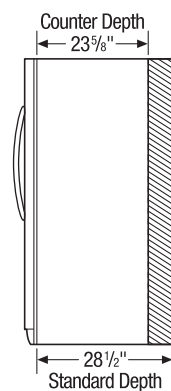

¹Exceeds minimum ENERGY STAR® standard by at least 30%.

²For use on adequately wired 120V, dedicated circuit having 2-wire service with a separate ground wire. Appliance must be grounded for safe operation.

Standard Refrigerator Depth vs. Counter Depth

NOTE: For planning purposes only. Always consult local and national electric and plumbing codes. Refer to Product Installation Guide for detailed installation instructions on the web at frigidaire.com.

Overall Exterior Dimensions	
A - Height (Incl. Hinges and Rollers)	69-3/8"
B - Width	36"
C - Depth (Incl. Door)	33"
Depth with Door Open 90°	49-7/8"

FRIGIDAIRE

USA • 10200 David Taylor Drive • Charlotte, NC 28262 • 1-800-FRIGIDAIRE • frigidaire.com
CANADA • 5855 Terry Fox Way • Mississauga, ON L5V 3E4 • 1-800-265-8352 • frigidaire.ca

FGUS2632L 08/10

© 2010 Electrolux Home Products, Inc.

Accessories information available on the web at frigidaire.com

Specifications subject to change.
Printed in the U.S.A.