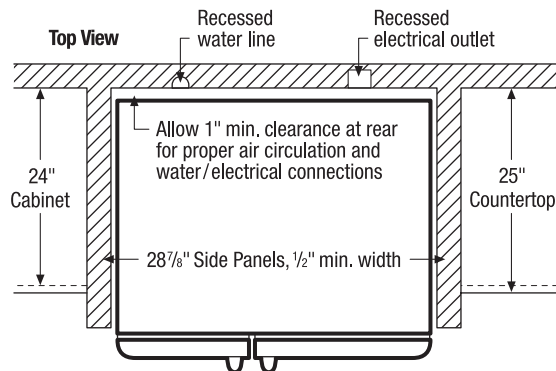

¹Exceeds minimum ENERGY STAR® standard by at least 30%.

²For use on adequately wired 120V, dedicated circuit having 2-wire service with a separate ground wire. Appliance must be grounded for safe operation.

Standard Refrigerator Depth vs. Counter Depth

NOTE: For planning purposes only. Always consult local and national electric and plumbing codes. Refer to Product Installation Guide for detailed installation instructions on the web at frigidaire.com.

Overall Exterior Dimensions	
A - Height (Incl. Hinges and Rollers)	69-3/8"
B - Width	36"
C - Depth (Incl. Door)	33"
Depth with Door Open 90°	49-7/8"

FRIGIDAIRE

USA • 10200 David Taylor Drive • Charlotte, NC 28262 • 1-800-FRIGIDAIRE • frigidaire.com
CANADA • 5855 Terry Fox Way • Mississauga, ON L5V 3E4 • 1-800-265-8352 • frigidaire.ca

FGUS2632L 08/10

© 2010 Electrolux Home Products, Inc.

Accessories information available on the web at frigidaire.com

Specifications subject to change.
Printed in the U.S.A.