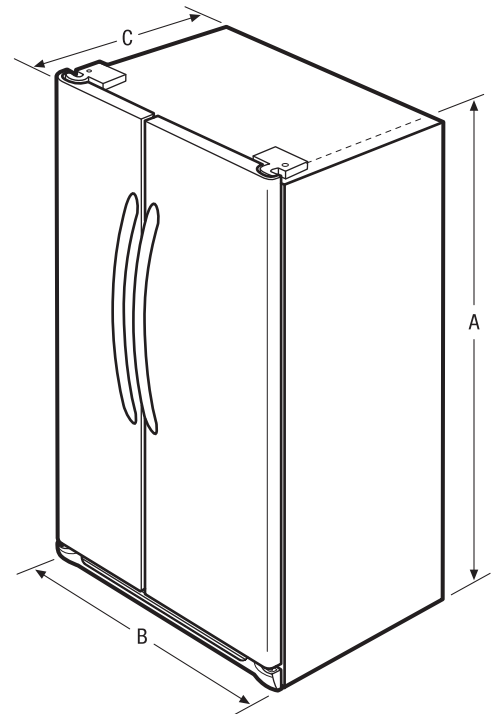

¹Exceeds minimum ENERGY STAR® standard by at least 30%.

²For use on adequately wired 120V, dedicated circuit having 2-wire service with a separate ground wire. Appliance must be grounded for safe operation.

Standard Refrigerator Depth vs. Counter Depth

NOTE: For planning purposes only. Always consult local and national electric and plumbing codes. Refer to Product Installation Guide for detailed installation instructions on the web at frigidaire.com.

Overall Exterior Dimensions	
A - Height (Incl. Hinges and Rollers)	69-3/8"
B - Width	36"
C - Depth (Incl. Door)	33"
Depth with Door Open 90°	49-7/8"

FRIGIDAIRE

USA • 10200 David Taylor Drive • Charlotte, NC 28262 • 1-800-FRIGIDAIRE • frigidaire.com
CANADA • 5855 Terry Fox Way • Mississauga, ON L5V 3E4 • 1-800-265-8352 • frigidaire.ca

FGUS2632L 08/10

© 2010 Electrolux Home Products, Inc.

Accessories information available on the web at frigidaire.com

Specifications subject to change.
Printed in the U.S.A.