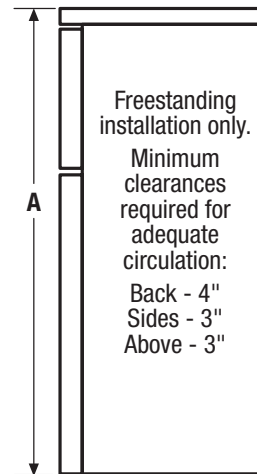

Compact Refrigerator

FFPH31M6L M

3.1 Cu. Ft.

Product Dimensions

A - Height	33-1/2"
B - Width	18-3/4"
C - Depth (Including Door)	19-1/2"
D - Depth with Door Opened 90°	36-5/8"

More Easy-To-Use Features

SpaceWise™ Adjustable Glass Shelves

Store-More™ Freezer

Easy-to-access freezer includes a door rack.

Store-More™ Clear Crisper Drawer

Keep your fruits and vegetables fresh in our crisper drawer.

Reversible Door-Swing Option

Door can be installed to open left or right based on your needs.

SpaceWise™ Countertop

Perfect place for your microwave or other convenient storage.

Features	
Cubic Feet (Cu.Ft.)	3.1
Exterior	
Door Color	Silver Mist
Cabinet Color	Black
Door Handle	Integrated
Door Stops	Yes
Reversible Door	Yes
Interior	
Lighting	Bright
Refrigerator Shelves	2 Spacewise™ Adjustable Glass
StoreMore™ Crisper Drawers	1 Clear
Door Bins	1 Half-Width Clear
Door Racks	1 Full-Width Clear
Tall Bottle Retainers	
Can Rack	4-Can Capacity
Freezer Racks	1 Full-Width White
Freezer Shelves	
Cabinet Liner	White
Certifications	
ENERGY STAR®	Yes
Specifications	
Total Capacity (Cu. Ft.)	3.1
Refrigerator Capacity (Cu. Ft.)	2.2
Freezer Capacity (Cu. Ft.)	0.9
Power Supply Connection Location	Right Bottom Rear
Voltage Rating	120V / 60Hz / 15 or 20A
Minimum Circuit Required (Amps)	15
Shipping Weight (Approx.)	64 Lbs.
Installation Type	Freestanding

Product Dimensions	
A - Height	33-1/2"
B - Width	18-3/4"
C - Depth (Incl. Door)	19-1/2"
D - Depth with Door Open 90°	36-5/8"

Accessories information available on the web at frigidaire.com