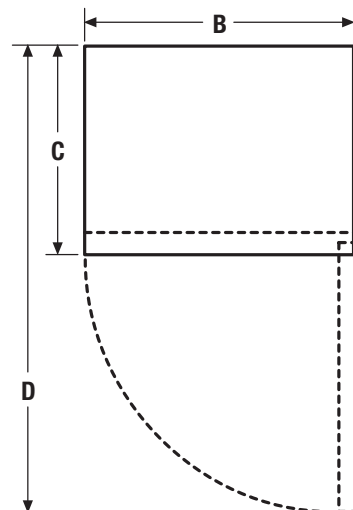

Features	
Cubic Feet (Cu.Ft.)	3.1
Exterior	
Door Color	Silver Mist
Cabinet Color	Black
Door Handle	Integrated
Door Stops	Yes
Reversible Door	Yes
Interior	
Lighting	Bright
Refrigerator Shelves	2 Spacewise™ Adjustable Glass
StoreMore™ Crisper Drawers	1 Clear
Door Bins	1 Half-Width Clear
Door Racks	1 Full-Width Clear
Tall Bottle Retainers	
Can Rack	4-Can Capacity
Freezer Racks	1 Full-Width White
Freezer Shelves	
Cabinet Liner	White
Certifications	
ENERGY STAR®	Yes
Specifications	
Total Capacity (Cu. Ft.)	3.1
Refrigerator Capacity (Cu. Ft.)	2.2
Freezer Capacity (Cu. Ft.)	0.9
Power Supply Connection Location	Right Bottom Rear
Voltage Rating	120V / 60Hz / 15 or 20A
Minimum Circuit Required (Amps)	15
Shipping Weight (Approx.)	64 Lbs.
Installation Type	Freestanding

NOTE: For planning purposes only. Always consult local and national electric and plumbing codes. Refer to Product Installation Guide for detailed installation instructions on the web at frigidaire.com.

Product Dimensions	
A - Height	33-1/2"
B - Width	18-3/4"
C - Depth (Incl. Door)	19-1/2"
D - Depth with Door Open 90°	36-5/8"

Accessories information available on the web at frigidaire.com