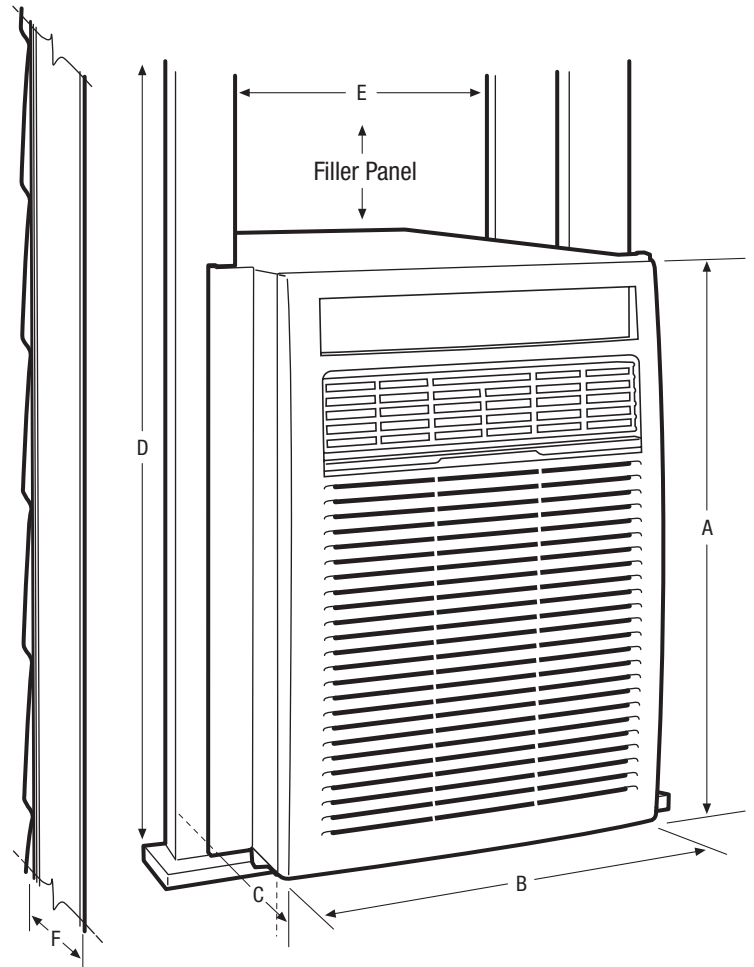

Performance	
BTU (Cool)	12,000
Dehumidification (Pints/Hour)	3.6
Cool Area (Sq. Ft.)	640
Energy Efficiency Ratio	9.5
Electrical	
Volts	115
Amps (Cool)	12.0
Watts (Cool)	1,260
Length of Power Cord (Min./Max.)	6' / 6-1/2'
Plug Type (NEMA)*	LCDI (A)
Features	
Electronic Controls	Ready-Select™ Controls
Fan Speeds (Cool/Fan)	3/3
Low Voltage Start-Up	Yes
Auto Cool Function	Yes
Energy Save	Yes
Sleep Mode	Yes
Filter Check	Yes
24 Hour On/Off Timer	Yes
Clean Air Ionizer	
Remote Control	Full-Function
Air CFM (High/Med/Low)	500/305/278
Air Direction Control	4-Way
Fresh Air/Exhaust Vent/Closed	No/Yes/Yes
Filter Type	Antimicrobial Mesh
Filter Access	Slide-Out
Slide-Out Chassis	
Cabinet Louvers	Yes
Rear Grille	
Window Mounting Kit	High
Certifications	
Performance	AHAM
Specifications	
Refrigerant	R410a
Shipping Weight (Approx.)	88 Lbs.

NOTE: For planning purposes only. Always consult local and national electric codes. Refer to Product Installation Guide for detailed installation instructions on the web at frigidaire.com.

Product Dimensions		Window Dimensions	
A - Height	20-1/4"	D - Height (Min.)	21-1/2" / 40"
B - Width	14-1/5"	E - Width	15-1/2"
C - Depth	23-1/5"	Wall Cutout Dimensions	
		F - Max. Wall Thickness	8-1/2"

Accessories information available on the web at frigidaire.com