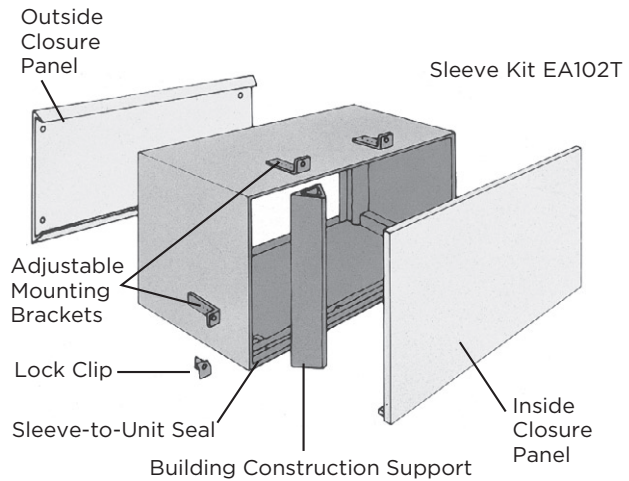

Performance	
BTU (Cool)	12,000/11,700
Dehumidification (Pints/Hour)	3.5
Cool Area (Sq. Ft.)	640
Energy Efficiency Ratio	9.4
Electrical	
Volts	230/208
Amps (Cool)	5.9/6.6
Watts (Cool)	1,270/1,240
Length of Power Cord	6'
Plug Type (NEMA)*	LC1D (B)
Features	
Electronic Controls	Ready-Select™ Controls
Fan Speeds (Cool/Fan)	3/3
Low Voltage Start-Up	Yes
Auto Cool Function	Yes
Energy Save	Yes
Sleep Mode	Yes
Filter Check	Yes
24 Hour On/Off Timer	Yes
Clean Air Ionizer	
Remote Control	Full-Function Remote T'Stat
Air CFM (High/Med/Low)	305/279/255
Air Direction Control	4-Way
Fresh Air/Exhaust Vent/Closed	No/No/Yes
Filter Type	Antimicrobial Mesh
Filter Access	Slide-Out
Slide-Out Chassis	
Cabinet Louvers	
Rear Grille	Yes
Window Mounting Kit	Universal Trim Kit
Optional Accessories	
Window Mount Kit	EA102T
Outside Grille	EA109T
Certifications	
ENERGY STAR®	Yes
Performance	AHAM
Specifications	
Refrigerant	R410a
Shipping Weight (Approx.)	82 Lbs.

*Plug Type (NEMA)
(B) 6-15P

NOTE: For planning purposes only. Always consult local and national electric codes. Refer to Product Installation Guide for detailed installation instructions on the web at frigidaire.com.

Product Dimensions	
A - Height	14-1/2"
B - Width	24"
C - Depth	20-1/2"
D - Max. Wall Thickness	18"

Wall Cutout Dimensions	
Height	15-1/4"
Width	25-1/2"

Accessories information available on the web at frigidaire.com