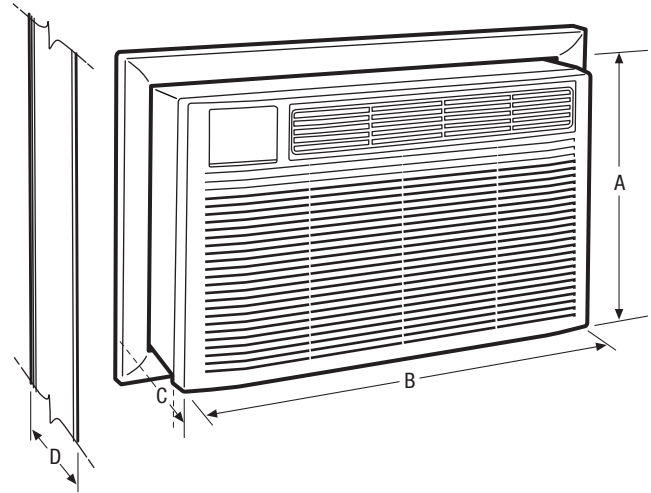

Product Dimensions

Height	14-1/2"
Width	24"
Depth	20-1/2"

More Easy-To-Use Features

Energy and Cost Savings

The unit operates at a low voltage – conserving energy and saving you money.

Multi-Speed Fan

Features three different fan speeds, for more cooling flexibility.

SpaceWise® Adjustable Design

Optional Side Panels extend so you can adjust your unit to fit your window.

24 Hour On/Off Timer

ENERGY STAR®

Performance	BTUs
Cool	12,000/11,700

Performance	
BTU (Cool)	12,000/11,700
Dehumidification (Pints/Hour)	3.5
Cool Area (Sq. Ft.)	640
Energy Efficiency Ratio	9.4
Electrical	
Volts	230/208
Amps (Cool)	5.9/6.6
Watts (Cool)	1,270/1,240
Length of Power Cord	6'
Plug Type (NEMA)*	LC1D (B)
Features	
Electronic Controls	Ready-Select™ Controls
Fan Speeds (Cool/Fan)	3/3
Low Voltage Start-Up	Yes
Auto Cool Function	Yes
Energy Save	Yes
Sleep Mode	Yes
Filter Check	Yes
24 Hour On/Off Timer	Yes
Clean Air Ionizer	
Remote Control	Full-Function Remote T'Stat
Air CFM (High/Med/Low)	305/279/255
Air Direction Control	4-Way
Fresh Air/Exhaust Vent/Closed	No/No/Yes
Filter Type	Antimicrobial Mesh
Filter Access	Slide-Out
Slide-Out Chassis	
Cabinet Louvers	
Rear Grille	Yes
Window Mounting Kit	Universal Trim Kit
Optional Accessories	
Window Mount Kit	EA102T
Outside Grille	EA109T
Certifications	
ENERGY STAR®	Yes
Performance	AHAM
Specifications	
Refrigerant	R410a
Shipping Weight (Approx.)	82 Lbs.

Product Dimensions	
A - Height	14-1/2"
B - Width	24"
C - Depth	20-1/2"
D - Max. Wall Thickness	18"

Wall Cutout Dimensions	
Height	15-1/4"
Width	25-1/2"

Accessories information available on the web at frigidaire.com