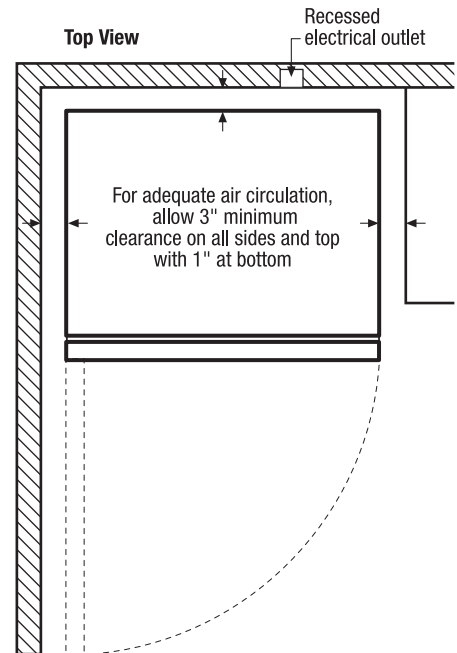

Freezer

FFU12F2H W

Frost Free
12 Cu. Ft. Upright

Product Dimensions

Height (Including Hinges)	60-1/4"
Width	28"
Depth (Including Door)	25-7/8"

More Easy-To-Use Features

Removable Trivet

Pocket Handle Door

Full-Width Fixed Door Racks

Features	
Door Handle Design	Pocket
Reversible Door	
Automatic Door Closer	Yes
Leveling Legs	Yes
Lock with Pop-Out Key	Yes
Defrost	Frost Free
Adjustable Temperature Control	Mechanical Dial
Front Digital Display	
Temp Display Mode	1-7
High-Temp Duration Readout	
High-Temp Alarm	
Door Ajar Alarm	
Airflow Ports	1
Interior Lighting	Bright
Full-Width Adjustable Shelves	
Full-Width Fixed Shelves	3 Wire
Removable Trivet	1
SpaceWise® Shelf Bookend	
Mid-Level Baskets	
Lower Storage Basket	
Basket Dividers	
Retractable Pizza Shelf	
Soft Freeze™ Zone	
Store-More™ Adjustable Door Bins	
Full-Width Door Bins	
Store-More™ Tilt-Out Wire Door Bins	
Fixed Door Racks	5
Defrost Drain	
Power-On Light	
Convertible	
Certifications	
CSA Rating	Household
Specifications	
Total Capacity (Cu. Ft.)	12.1
Shelf Area (Sq. Ft.)	12.88
Annual Energy (kWH)	586
Annual Energy Cost (.1065/kWH)	\$62
Power Supply Connection Location	Lower Right Rear
Voltage Rating	115V
Connected Load (kW rating) @ 115 Volts ¹	.58
Amps @ 115 Volts	5
Minimum Circuit Required (Amps)	15
Shipping Weight (Approx.)	165 Lbs.

NOTE: For planning purposes only. Always consult local and national electric codes. Refer to Product Installation Guide for detailed installation instructions on the web at frigidaire.com.

Product Dimensions	
A - Height (Including Hinges)	60-1/4"
B - Width	28"
C - Depth (Including Door)	25-7/8"
D - Depth with Door Open 90°	52-5/8"