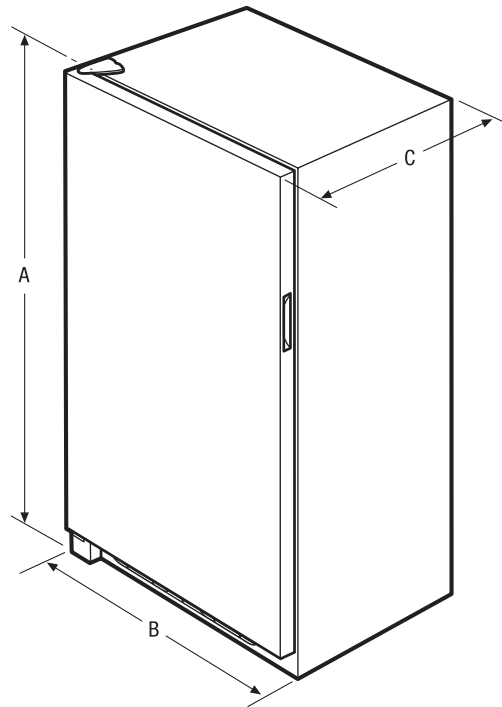

Freezer

FFU12F2H W

Frost Free
12 Cu. Ft. Upright

Product Dimensions

Height (Including Hinges)	60-1/4"
Width	28"
Depth (Including Door)	25-7/8"

More Easy-To-Use Features

Removable Trivet

Pocket Handle Door

Full-Width Fixed Door Racks

Features	
Door Handle Design	Pocket
Reversible Door	
Automatic Door Closer	Yes
Leveling Legs	Yes
Lock with Pop-Out Key	Yes
Defrost	Frost Free
Adjustable Temperature Control	Mechanical Dial
Front Digital Display	
Temp Display Mode	1-7
High-Temp Duration Readout	
High-Temp Alarm	
Door Ajar Alarm	
Airflow Ports	1
Interior Lighting	Bright
Full-Width Adjustable Shelves	
Full-Width Fixed Shelves	3 Wire
Removable Trivet	1
SpaceWise® Shelf Bookend	
Mid-Level Baskets	
Lower Storage Basket	
Basket Dividers	
Retractable Pizza Shelf	
Soft Freeze™ Zone	
Store-More™ Adjustable Door Bins	
Full-Width Door Bins	
Store-More™ Tilt-Out Wire Door Bins	
Fixed Door Racks	5
Defrost Drain	
Power-On Light	
Convertible	
Certifications	
CSA Rating	Household
Specifications	
Total Capacity (Cu. Ft.)	12.1
Shelf Area (Sq. Ft.)	12.88
Annual Energy (kWH)	586
Annual Energy Cost (.1065/kWH)	\$62
Power Supply Connection Location	Lower Right Rear
Voltage Rating	115V
Connected Load (kW rating) @ 115 Volts ¹	.58
Amps @ 115 Volts	5
Minimum Circuit Required (Amps)	15
Shipping Weight (Approx.)	165 Lbs.

NOTE: For planning purposes only. Always consult local and national electric codes. Refer to Product Installation Guide for detailed installation instructions on the web at frigidaire.com.

Product Dimensions	
A - Height (Including Hinges)	60-1/4"
B - Width	28"
C - Depth (Including Door)	25-7/8"
D - Depth with Door Open 90°	52-5/8"