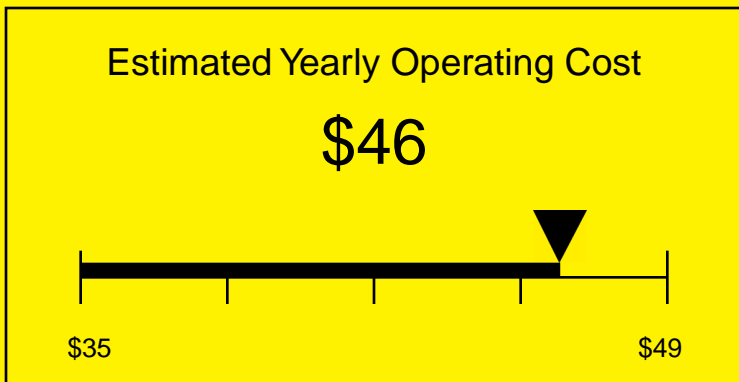

# ENERGYGUIDE

REFRIGERATOR  
Defrost: Automatic

SCR600LBIPUBSHWO  
5.5 Cubic Feet

Compare the energy use of this product with others  
before you buy

**434kWh**

Estimated Yearly Electricity Use

Your cost will depend on your utility rates

Based on a 2007 U.S. Government national average cost of 10.65 cents per kWh for electricity. Your actual operating cost will vary depending on your local utility rates and your use of the product.