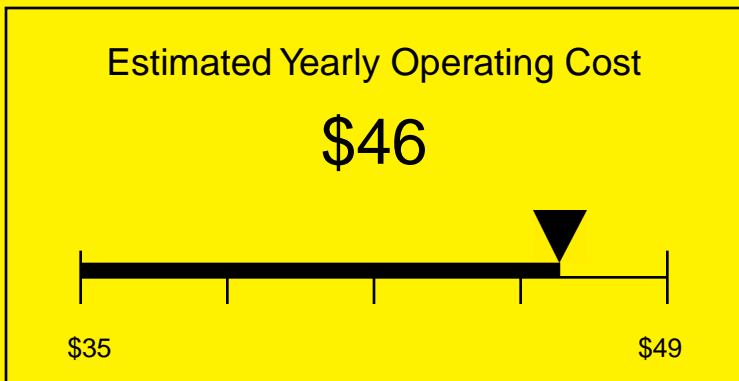

ENERGYGUIDE

REFRIGERATOR
Defrost: Automatic

SCR600LBIPUBSH
5.5 Cubic Feet

Compare the energy use of this product with others
before you buy

Your cost will depend on your utility rates

Based on a 2007 U.S. Government national average cost of 10.65 cents per kWh for electricity. Your actual operating cost will vary depending on your local utility rates and your use of the product.