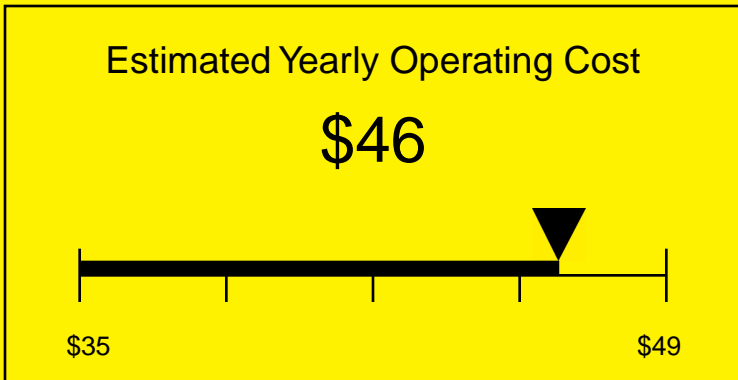

ENERGYGUIDE

REFRIGERATOR
Defrost: Automatic

SCR600LBIPUBTB
5.5 Cubic Feet

Compare the energy use of this product with others
before you buy

Your cost will depend on your utility rates

Based on a 2007 U.S. Government national average cost of 10.65 cents per kWh for electricity. Your actual operating cost will vary depending on your local utility rates and your use of the product.