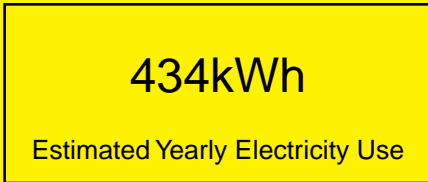

ENERGYGUIDE

REFRIGERATOR
Defrost: Automatic

SCR600LBIPUBTB
5.5 Cubic Feet

Compare the energy use of this product with others
before you buy

Your cost will depend on your utility rates

Based on a 2007 U.S. Government national average cost of 10.65 cents per kWh for electricity. Your actual operating cost will vary depending on your local utility rates and your use of the product.