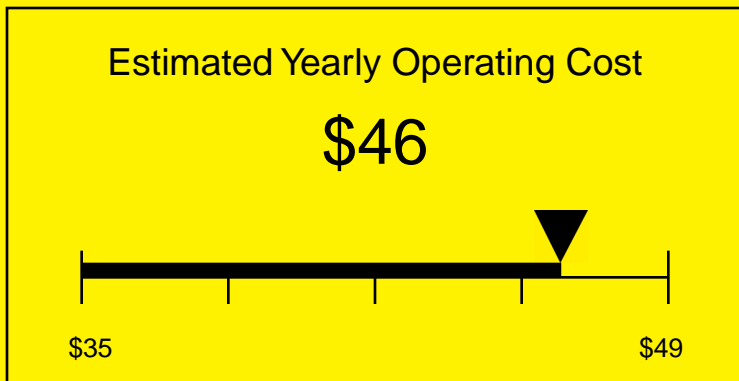

ENERGYGUIDE

REFRIGERATOR
Defrost: Automatic

SCR600BLBIPUBSHWO
5.5 Cubic Feet

Compare the energy use of this product with others
before you buy

Your cost will depend on your utility rates

Based on a 2007 U.S. Government national average cost of 10.65 cents per kWh for electricity. Your actual operating cost will vary depending on your local utility rates and your use of the product.