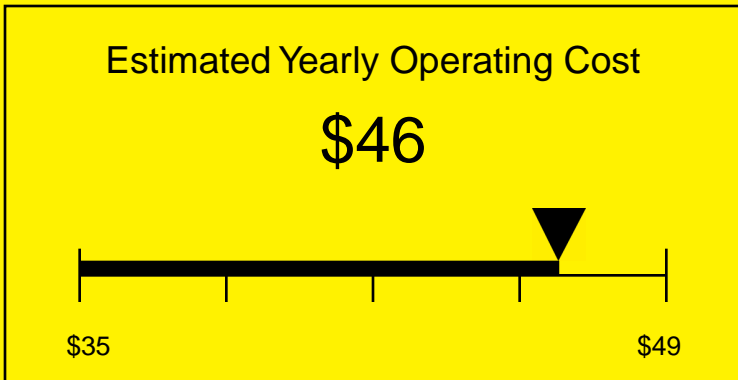

# ENERGYGUIDE

REFRIGERATOR  
Defrost: Automatic

SCR600BLBIPUBSH  
5.5 Cubic Feet

Compare the energy use of this product with others  
before you buy

Your cost will depend on your utility rates

Based on a 2007 U.S. Government national average cost of 10.65 cents per kWh for electricity. Your actual operating cost will vary depending on your local utility rates and your use of the product.