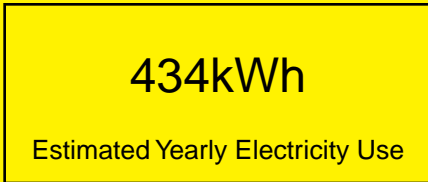

# ENERGYGUIDE

REFRIGERATOR  
Defrost: Automatic

SCR600BLBIPUBSH  
5.5 Cubic Feet

Compare the energy use of this product with others  
before you buy

Your cost will depend on your utility rates

Based on a 2007 U.S. Government national average cost of 10.65 cents per kWh for electricity. Your actual operating cost will vary depending on your local utility rates and your use of the product.