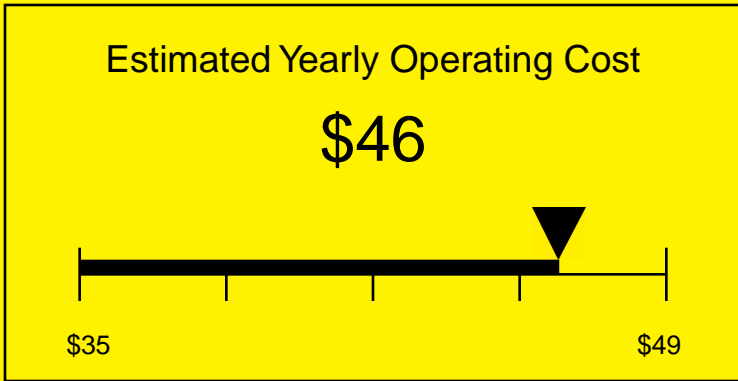

# ENERGYGUIDE

REFRIGERATOR  
Defrost: Automatic

SCR600BLBIPUBTB  
5.5 Cubic Feet

Compare the energy use of this product with others  
before you buy

**434kWh**

Estimated Yearly Electricity Use

Your cost will depend on your utility rates

Based on a 2007 U.S. Government national average cost of 10.65 cents per kWh for electricity. Your actual operating cost will vary depending on your local utility rates and your use of the product.