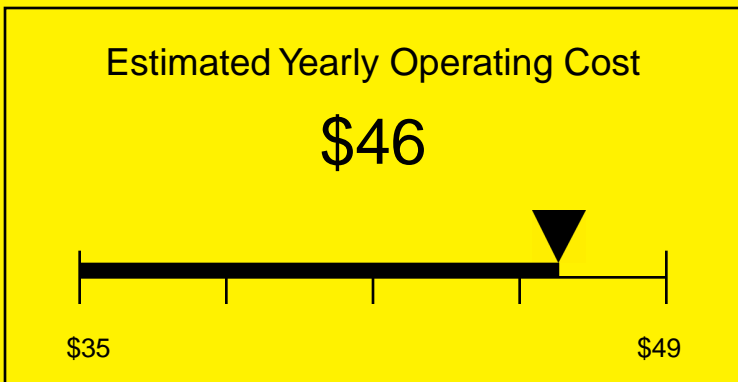

ENERGYGUIDE

REFRIGERATOR
Defrost: Automatic

SCR600BLPUBCSS
5.5 Cubic Feet

Compare the energy use of this product with others
before you buy

Your cost will depend on your utility rates

Based on a 2007 U.S. Government national average cost of 10.65 cents per kWh for electricity. Your actual operating cost will vary depending on your local utility rates and your use of the product.