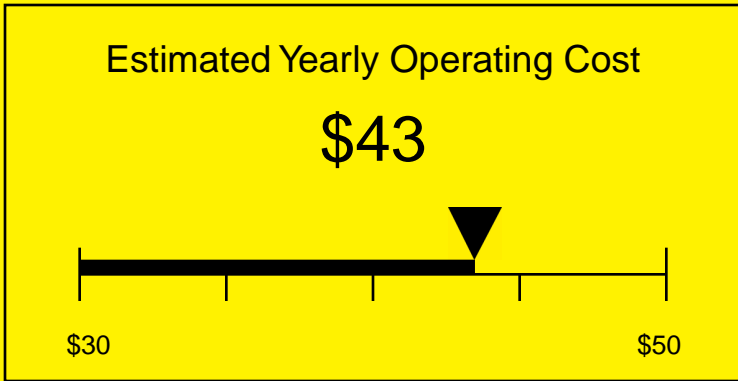

ENERGYGUIDE

REFRIGERATOR-FREEZER
Defrost: Manual

CM405
4.1 Cubic Feet

Compare the energy use of this product with others
before you buy

Your cost will depend on your utility rates

Based on a 2007 U.S. Government national average cost of 10.65 cents per kWh for electricity. Your actual operating cost will vary depending on your local utility rates and your use of the product.