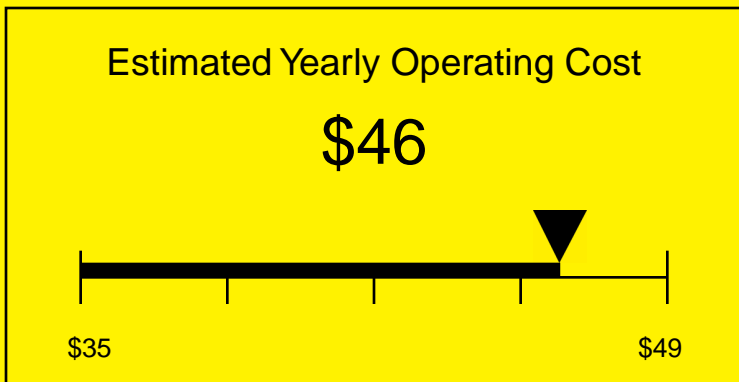

ENERGYGUIDE

REFRIGERATOR
Defrost: Automatic

SCR600BLPUBSH
5.5 Cubic Feet

Compare the energy use of this product with others
before you buy

Your cost will depend on your utility rates

Based on a 2007 U.S. Government national average cost of 10.65 cents per kWh for electricity. Your actual operating cost will vary depending on your local utility rates and your use of the product.