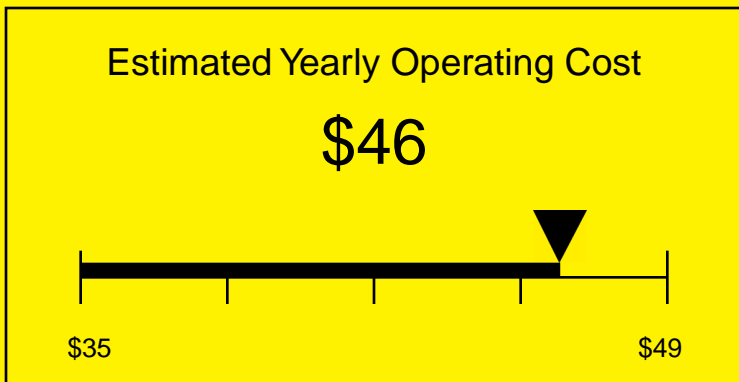

# ENERGYGUIDE

REFRIGERATOR  
Defrost: Automatic

SCR600BLPUBTB  
5.5 Cubic Feet

Compare the energy use of this product with others  
before you buy

Your cost will depend on your utility rates

Based on a 2007 U.S. Government national average cost of 10.65 cents per kWh for electricity. Your actual operating cost will vary depending on your local utility rates and your use of the product.